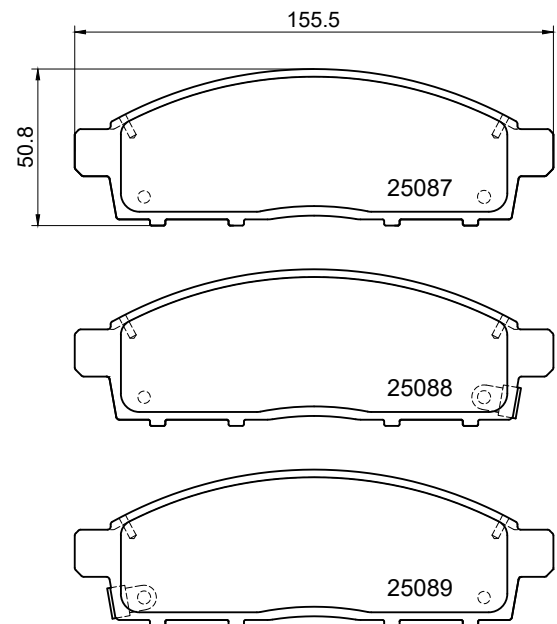

8DB 355 023-401

The current inventory of 8DB 355 013-221 can be effortlessly marketed and sold without any complications.