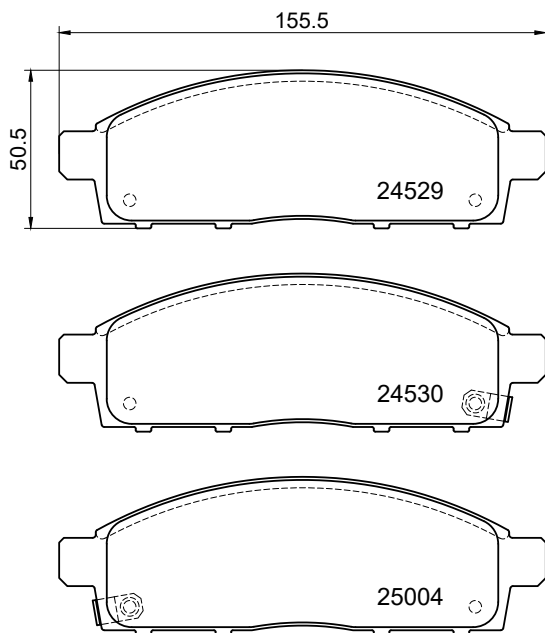

Replacement of 8DB 355 013-221 (WVA 24529) with 8DB 355 023-401 (WVA 25087).

Hella Pagid aims to streamline the designation from 8DB 355 013-221 to 8DB 355 023-401.

Given the identical nature of the brake pads we can ensure seamless assembly and operation.

This consolidation extends coverage to a broader range of vehicles under a singular reference, namely 8DB 355 023-401 which comes with drill holes in the plate and therefore is able to cover applications of both part numbers.

8DB 355 013-221