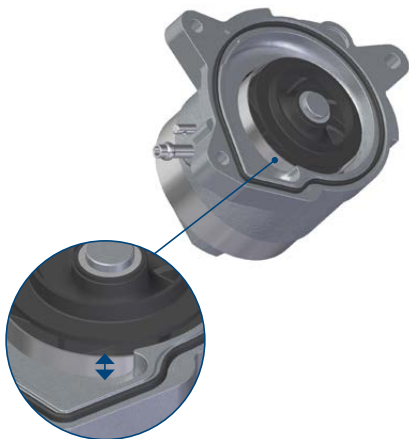

**AUDI | SEAT |
SKODA | VW**