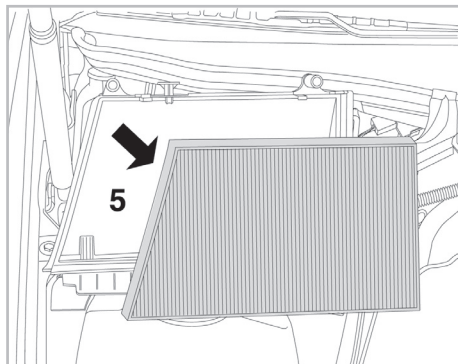

COMFORT

particle filter

FOR MERCEDES C CLASS (203) A/C+/- (04/00 >) / CLK (209) A/C+ (03/02 >)

698700

FH310

PA

WANT TO KNOW MORE?

www.valeo-techassist.com