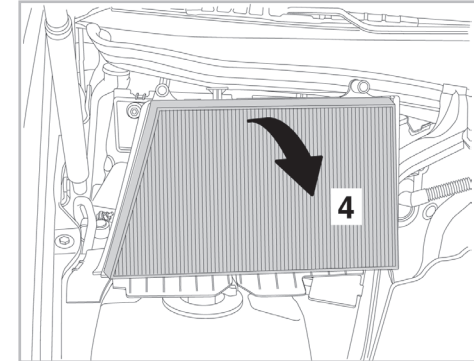

COMFORT

particle filter

FOR MERCEDES C CLASS (203) A/C+/- (04/00 >) / CLK (209) A/C+ (03/02 >)

698700

FH310

PA

WANT TO KNOW MORE?

www.valeo-techassist.com