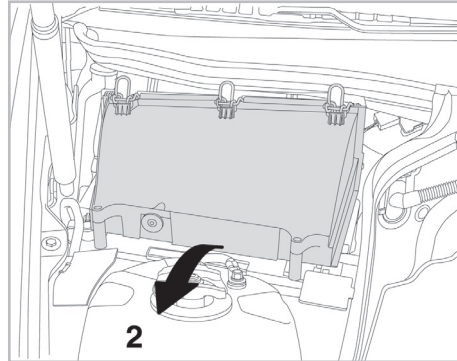

COMFORT

particle filter

FOR MERCEDES C CLASS (203) A/C+/- (04/00 >) / CLK (209) A/C+ (03/02 >)

698700

FH310

PA

WANT TO KNOW MORE?

www.valeo-techassist.com