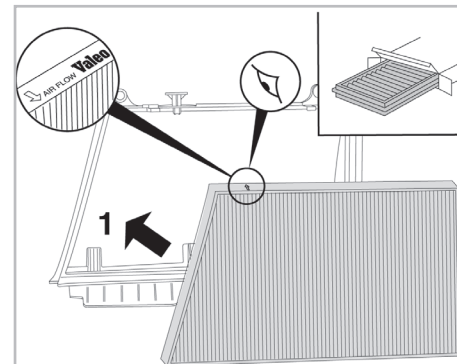

COMFORT

particle filter

FOR MERCEDES C CLASS (203) A/C+/- (04/00 >) / CLK (209) A/C+ (03/02 >)

698700

FH310

PA

WANT TO KNOW MORE?

www.valeo-techassist.com