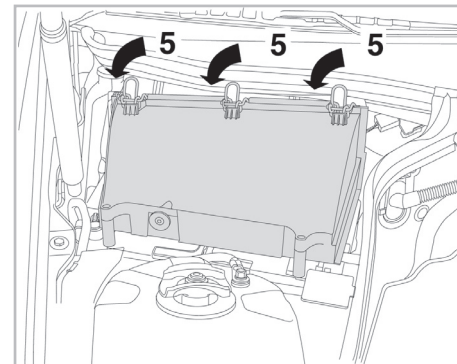

COMFORT

particle filter

FOR MERCEDES C CLASS (203) A/C+/- (04/00 >) / CLK (209) A/C+ (03/02 >)

698700

FH310

PA

WANT TO KNOW MORE?

www.valeo-techassist.com