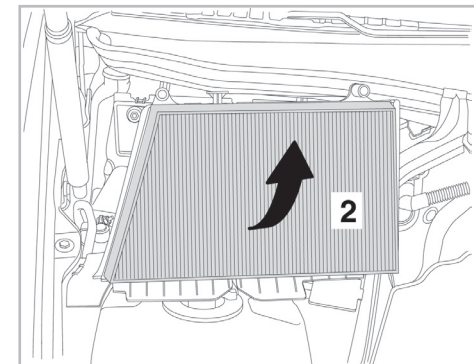

COMFORT

particle filter

FOR MERCEDES C CLASS (203) A/C+/- (04/00 >) / CLK (209) A/C+ (03/02 >)

698700

FH310

PA

WANT TO KNOW MORE?

www.valeo-techassist.com