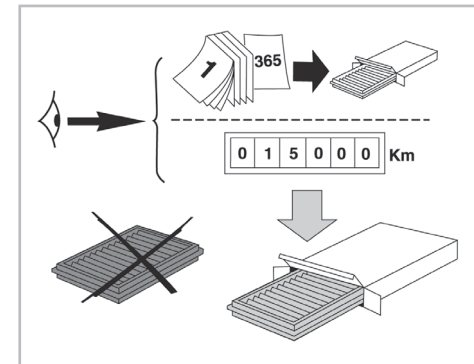

COMFORT

particle filter

FOR MERCEDES C CLASS (203) A/C+/- (04/00 >) / CLK (209) A/C+ (03/02 >)

698700

FH310

PA

WANT TO KNOW MORE?

www.valeo-techassist.com