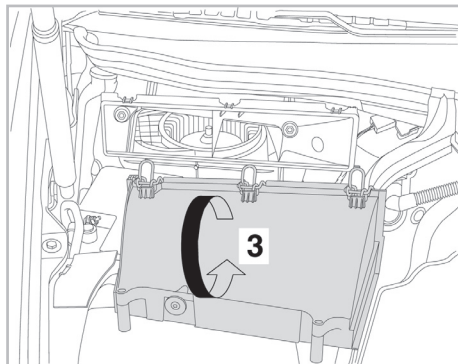

COMFORT

particle filter

FOR MERCEDES C CLASS (203) A/C+/- (04/00 >) / CLK (209) A/C+ (03/02 >)

698700

FH310

PA

WANT TO KNOW MORE?

www.valeo-techassist.com