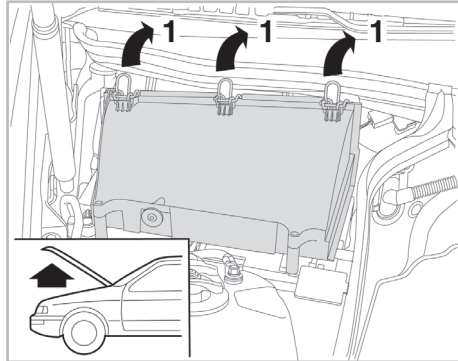

COMFORT

particle filter

FOR MERCEDES C CLASS (203) A/C+/- (04/00 >) / CLK (209) A/C+ (03/02 >)

698700

FH310

PA

WANT TO KNOW MORE?

www.valeo-techassist.com