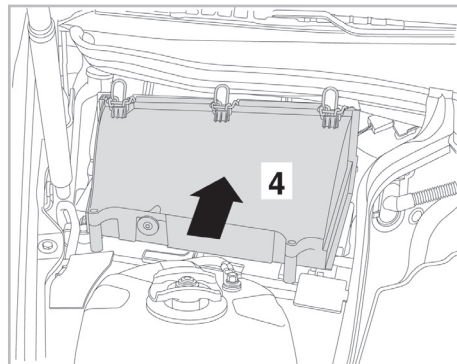

COMFORT

particle filter

FOR MERCEDES C CLASS (203) A/C+/- (04/00 >) / CLK (209) A/C+ (03/02 >)

698700

FH310

PA

WANT TO KNOW MORE?

www.valeo-techassist.com