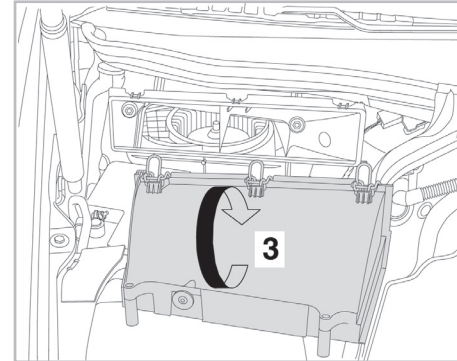

COMFORT

particle filter

FOR MERCEDES C CLASS (203) A/C+/- (04/00 >) / CLK (209) A/C+ (03/02 >)

698700

FH310

PA

WANT TO KNOW MORE?

www.valeo-techassist.com