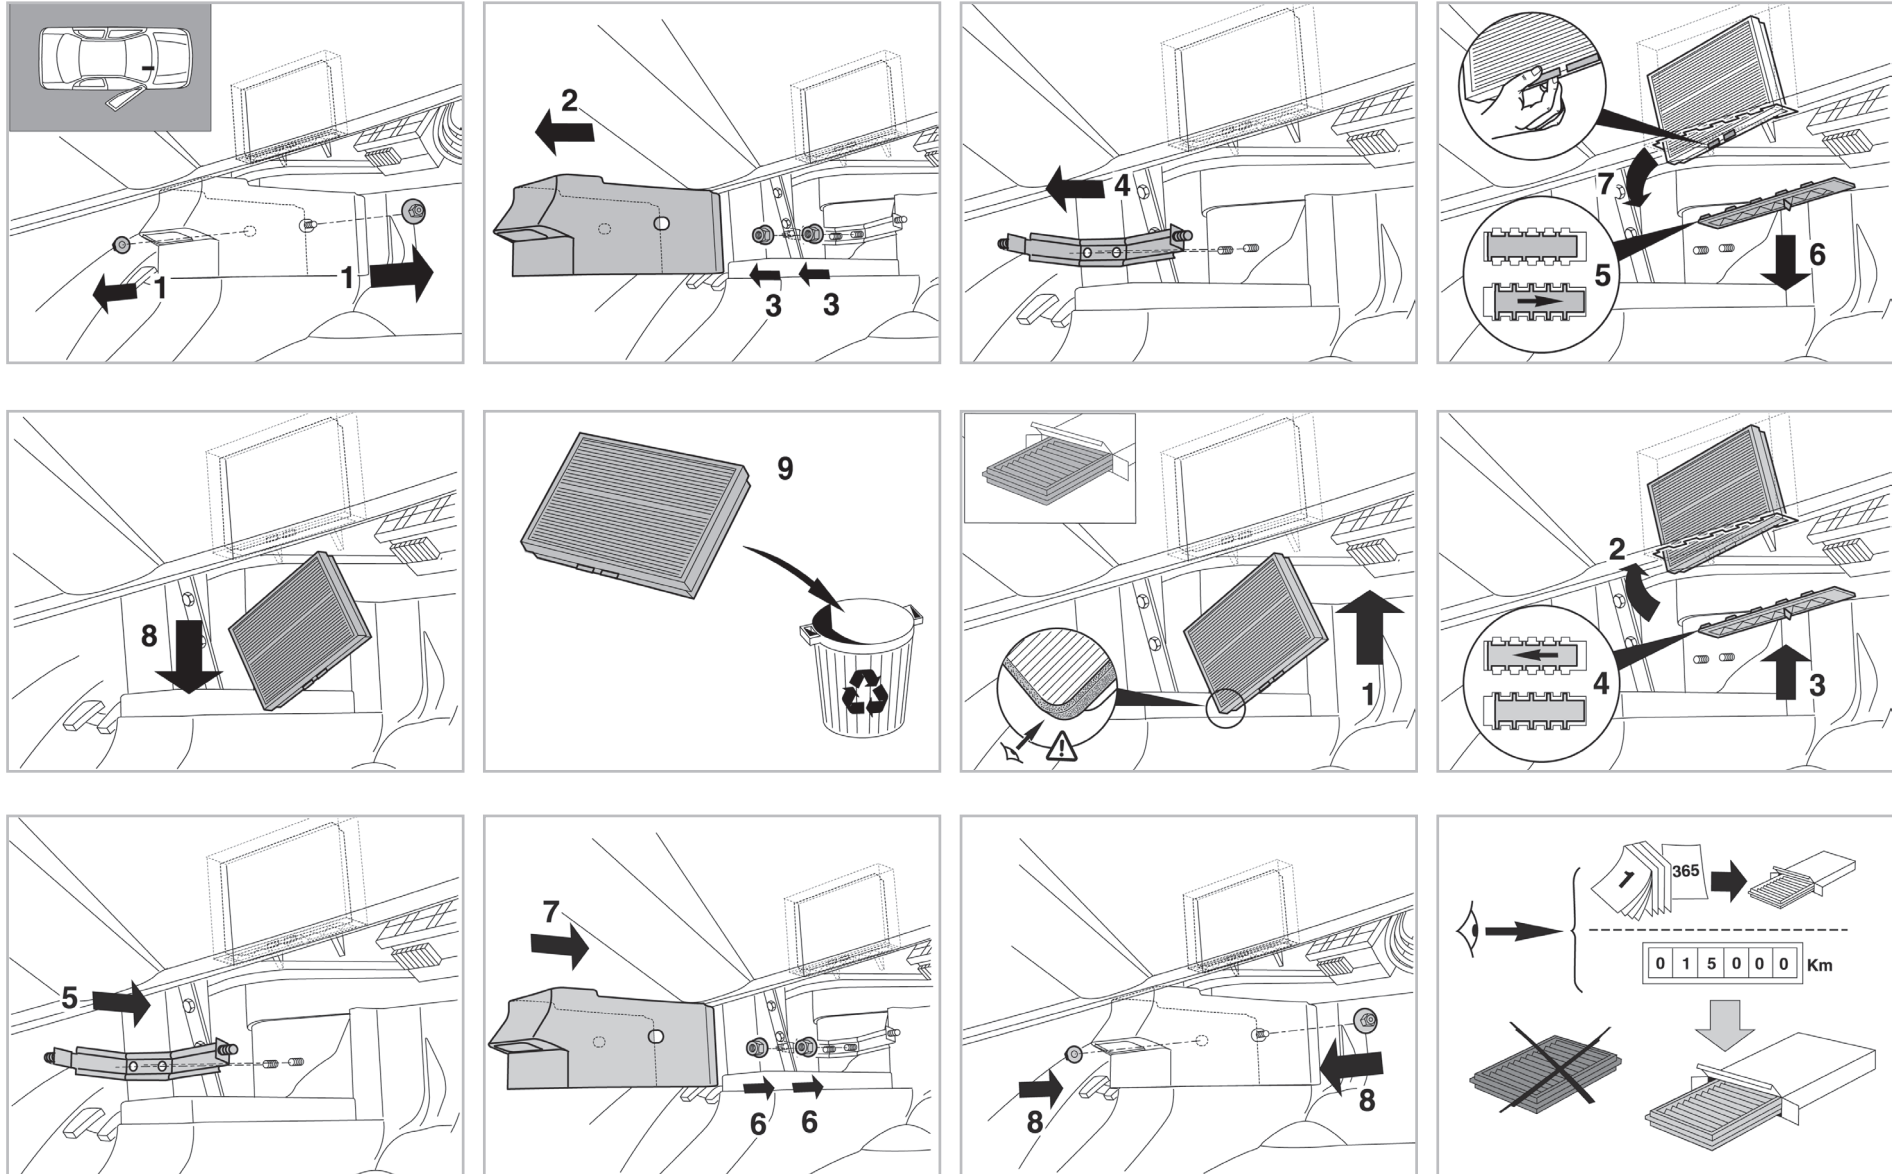

particle
filter

FOR
MERCEDES

V CLASS (638) A/C+/- (10/96 > 12/02) / VITO (638) A/C+/- (11/95 > 09/03)

715577

FH435

PA

WANT TO
KNOW MORE?

www.valeo-techassist.com