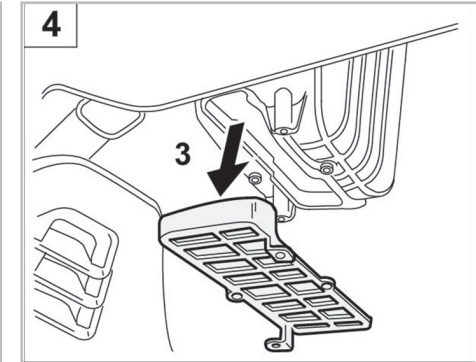

FOR
FIAT

PUNTO II A/C+ (07/03 >) / DOBLO A/C+ (10/00 > 12/05)

PROTECT

combined with
active carbon

698839

FH179

CA

WANT TO
KNOW MORE?