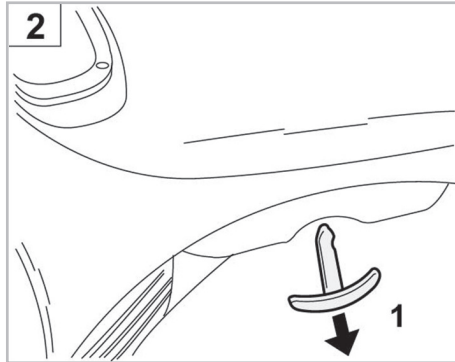

FOR
FIAT

PUNTO II A/C+ (07/03 >) / DOBLO A/C+ (10/00 > 12/05)

PROTECT

combined with
active carbon

698839

FH179

CA

WANT TO
KNOW MORE?