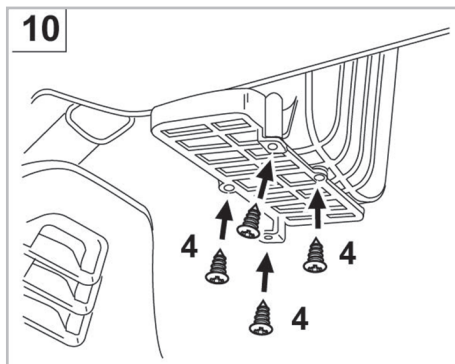

FOR
FIAT

PUNTO II A/C+ (07/03 >) / DOBLO A/C+ (10/00 > 12/05)

PROTECT

combined with
active carbon

698839

FH179

CA

WANT TO
KNOW MORE?