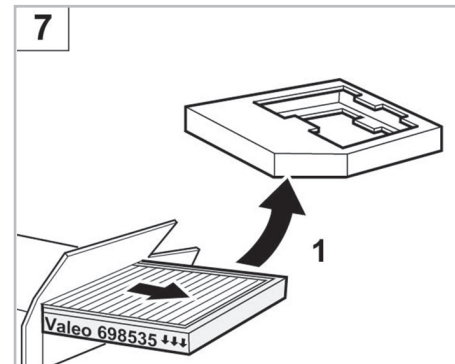

FOR
FIAT

PUNTO II A/C+ (07/03 >) / DOBLO A/C+ (10/00 > 12/05)

PROTECT

combined with
active carbon

698839

FH179

CA

WANT TO
KNOW MORE?