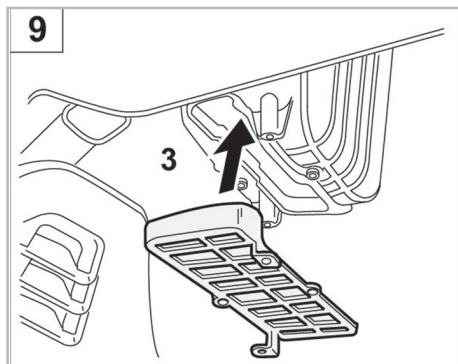

FOR
FIAT

PUNTO II A/C+ (07/03 >) / DOBLO A/C+ (10/00 > 12/05)

PROTECT

combined with
active carbon

698839

FH179

CA

WANT TO
KNOW MORE?