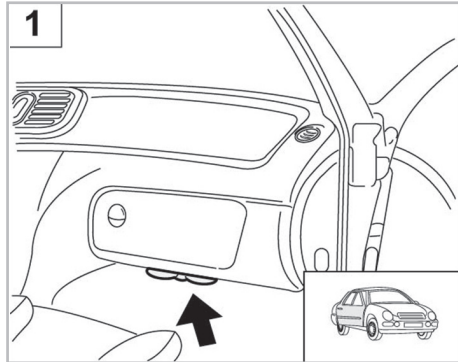

FOR
FIAT

PUNTO II A/C+ (07/03 >) / DOBLO A/C+ (10/00 > 12/05)

PROTECT

combined with
active carbon

698839

FH179

CA

WANT TO
KNOW MORE?