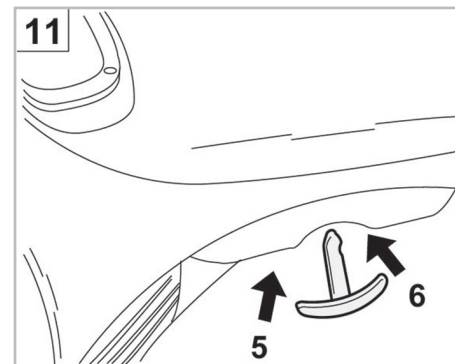

FOR
FIAT

PUNTO II A/C+ (07/03 >) / DOBLO A/C+ (10/00 > 12/05)

PROTECT

combined with
active carbon

698839

FH179

CA

WANT TO
KNOW MORE?