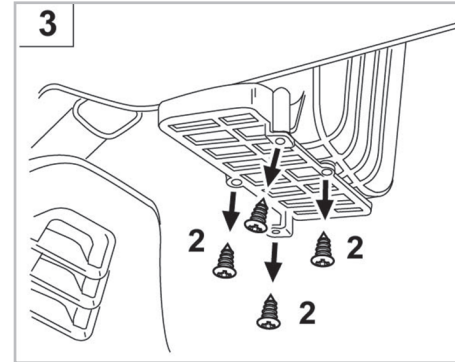

FOR
FIAT

PUNTO II A/C+ (07/03 >) / DOBLO A/C+ (10/00 > 12/05)

PROTECT

combined with
active carbon

698839

FH179

CA

WANT TO
KNOW MORE?