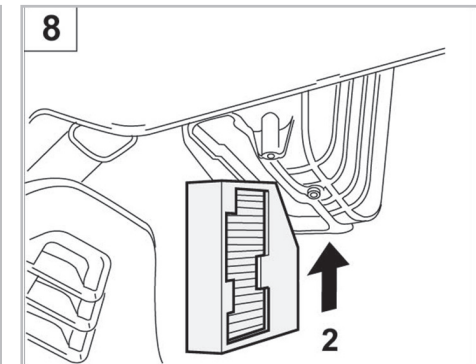

FOR
FIAT

PUNTO II A/C+ (07/03 >) / DOBLO A/C+ (10/00 > 12/05)

PROTECT

combined with
active carbon

698839

FH179

CA

WANT TO
KNOW MORE?