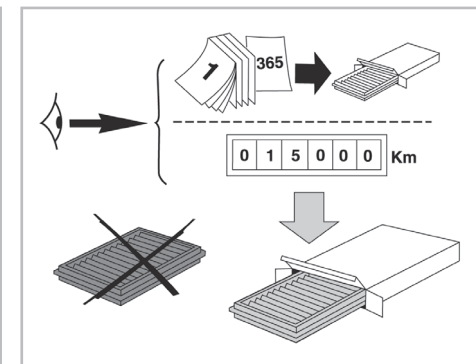

FOR
FIAT

PUNTO II A/C+ (07/03 >) / DOBLO A/C+ (10/00 > 12/05)

PROTECT

combined with
active carbon

698839

FH179

CA

WANT TO
KNOW MORE?