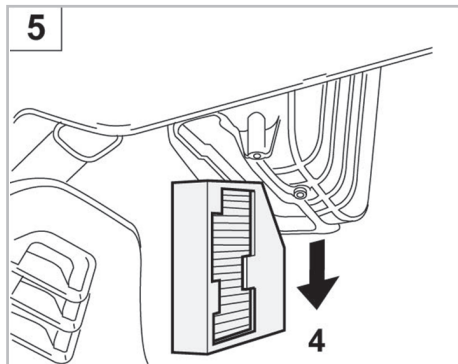

FOR
FIAT

PUNTO II A/C+ (07/03 >) / DOBLO A/C+ (10/00 > 12/05)

PROTECT

combined with
active carbon

698839

FH179

CA

WANT TO
KNOW MORE?