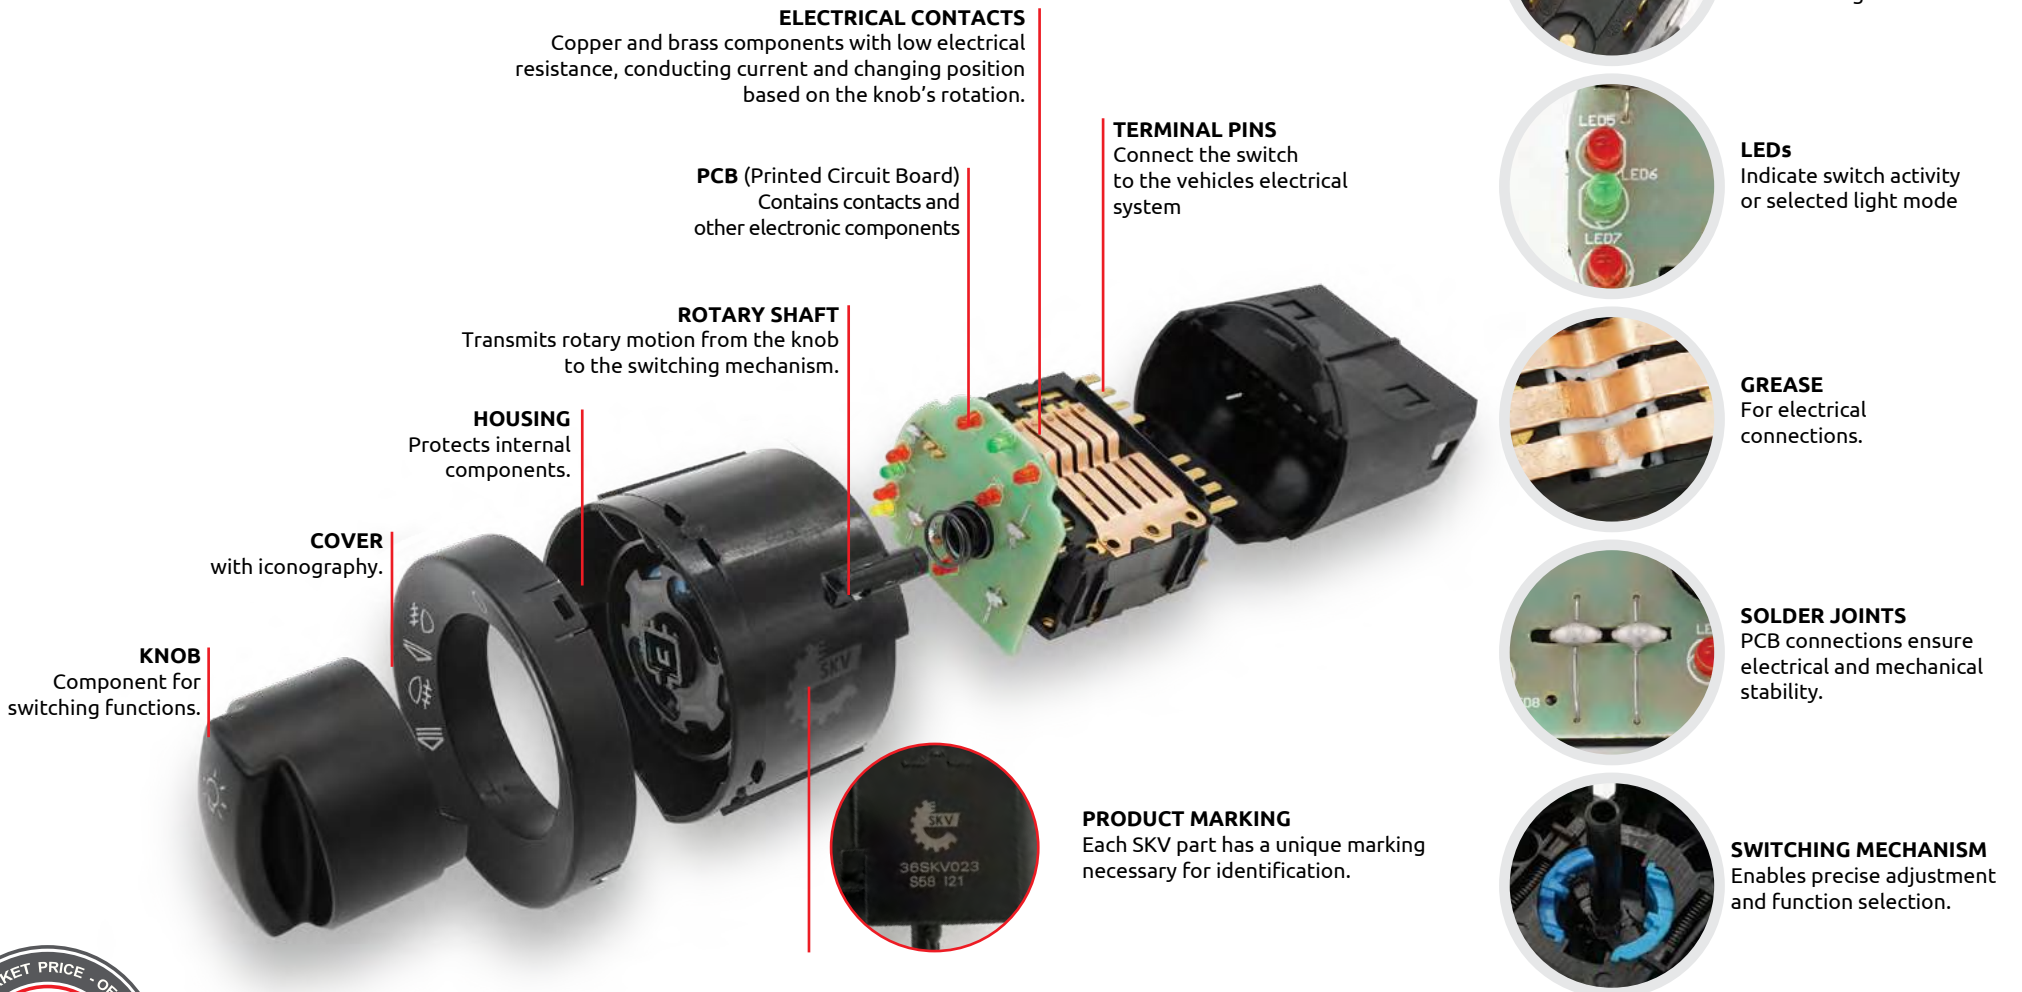

CENTRAL CONSOLE: Climate control, seat heating control • **DOORS:** Window controls, mirror adjustments, central locking

STEERING COLUMN: Cruise control, lighting, wipers • **HEADLINER:** Interior lighting, sunroof control

Find at → www.skv.pl → Car selection → [All parts](#)

Presentation materials by ESEN, owner of the SKV brand / 09.2024

Switches and Control Panels by SKV

What is a Rotary Switch?

A rotary switch for headlight control in a car is used to change the vehicle's lighting modes. SKV switches are made of **high-quality materials such as durable plastics, steel, copper, and brass**. The SKV auto parts catalog includes **hundreds of models of switches and control panels for various vehicle systems**.

THE PACKAGING

To ensure superb safety during transport, the SKV switches are packed not only in a cardboard box but also in genuine foil. Aesthetic packaging contains crucial information from the point of view of both the seller and the buyer, such as a barcode (the EAN-13 code), product name, symbol, and hologram.