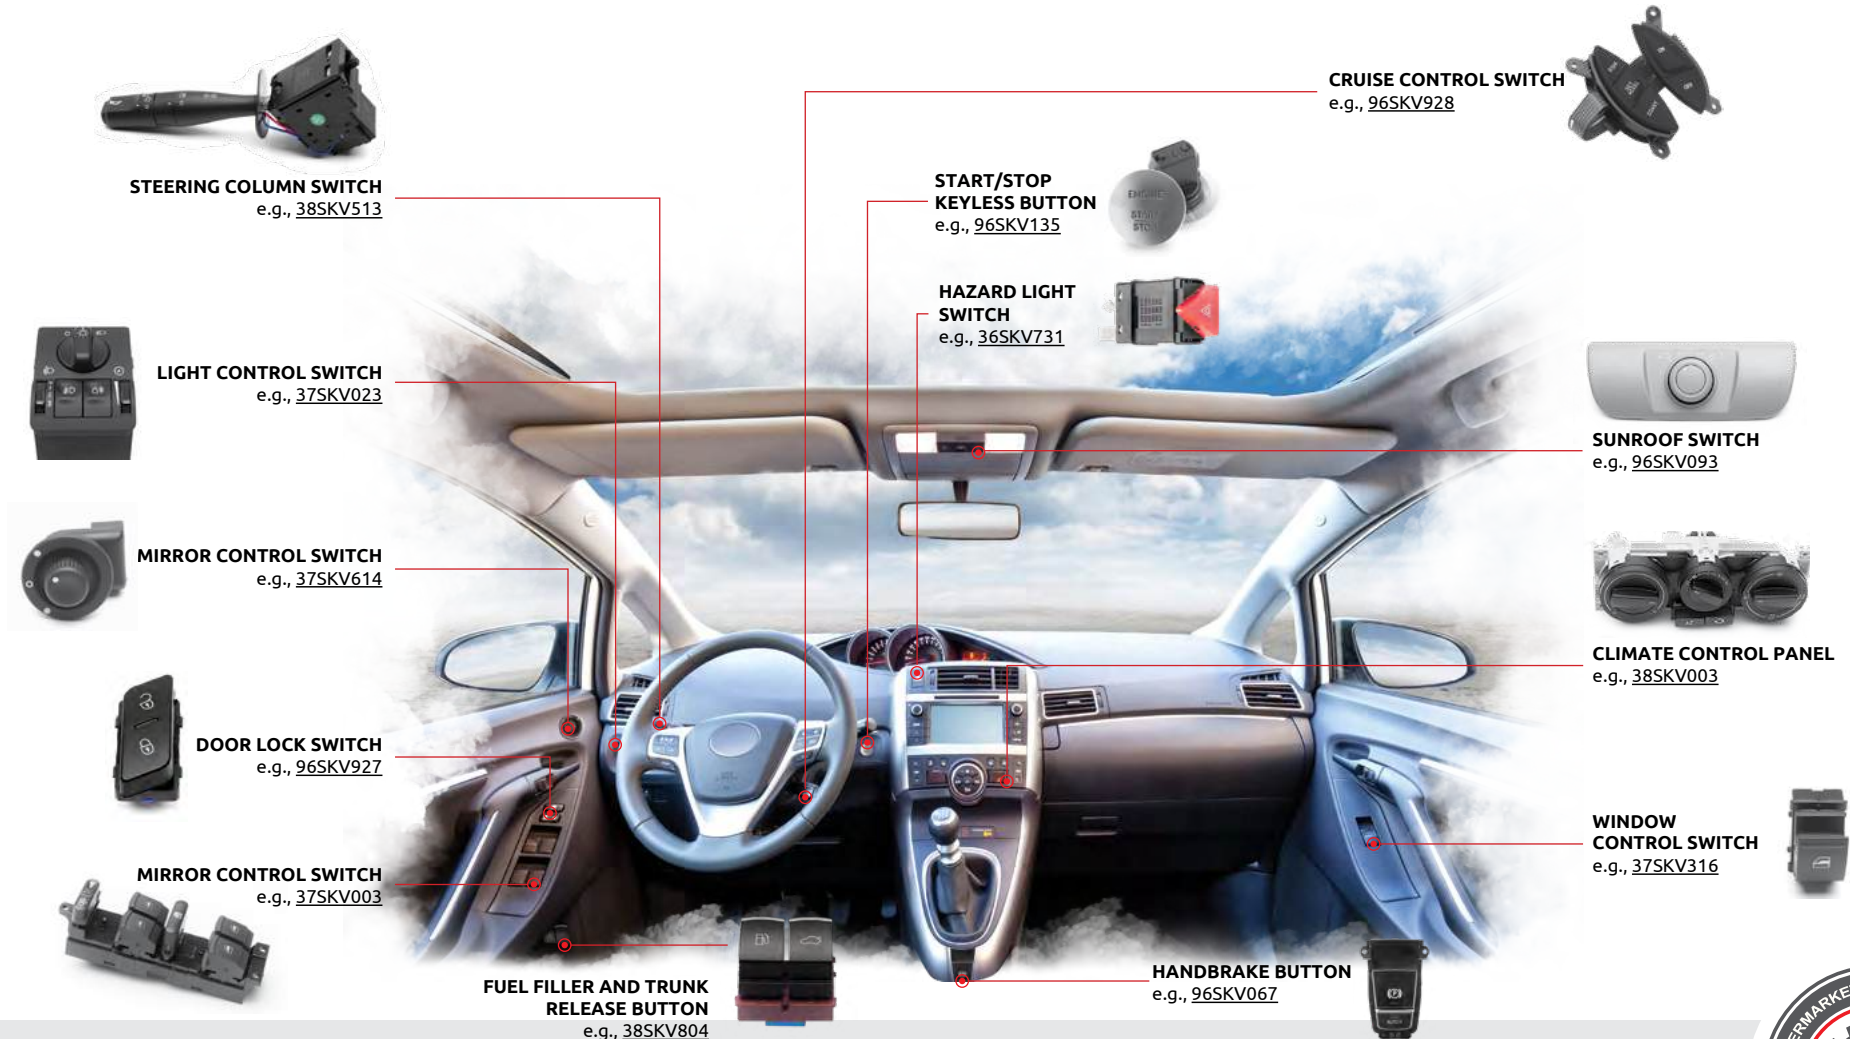

Switches, control panels, and levers are essential components in any vehicle. They manage various functions such as **lighting, climate control, window operation, and mirror adjustment.** These components give the driver complete control over the vehicle and allow for easy customization of settings to suit individual needs.

Find at → www.skv.pl → Car selection → **All parts**

Presentation materials by ESEN, owner of the SKV brand / 09.2024

Switches and Control Panels by SKV

Placement in the Vehicle

Where are switches, control panels, and stalks usually located in a car? These components can be found in various locations throughout the vehicle:

CENTRAL CONSOLE: Climate control, seat heating control • **DOORS:** Window controls, mirror adjustments, central locking

STEERING COLUMN: Cruise control, lighting, wipers • **HEADLINER:** Interior lighting, sunroof control

Find at → www.skv.pl → Car selection → [All parts](#)

Presentation materials by ESEN, owner of the SKV brand / 09.2024

Switches and Control Panels by SKV

What is a Rotary Switch?

A rotary switch for headlight control in a car is used to change the vehicle's lighting modes. SKV switches are made of **high-quality materials such as durable plastics, steel, copper, and brass**. The SKV auto parts catalog includes **hundreds of models of switches and control panels for various vehicle systems**.