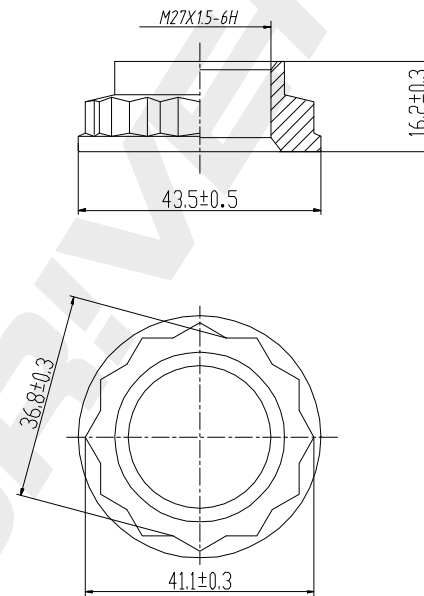

Circlip
1pcs black

NUT
1pcs Galvanizing

DP Number	Part Number	Drawing Version Number	Drawing Issue Date	DRIVET
DP2010.10.0134	DRW0134	V1	2025.06.23	