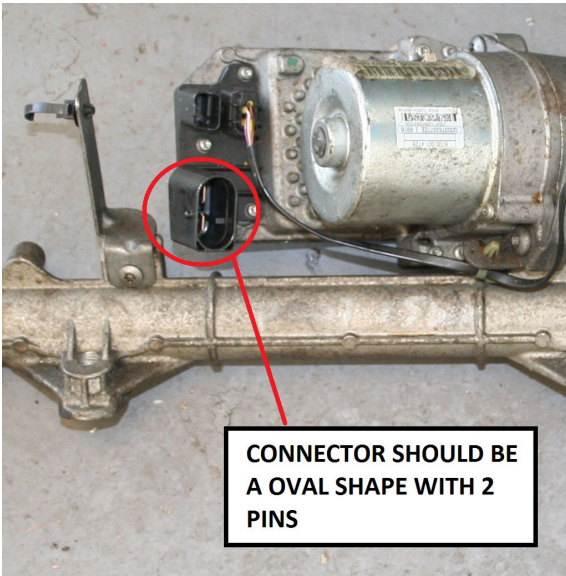

STEER.

ERRM1292 & ERRM2004 HOW TO TELL THE DIFFERENCE

Oval or Round Connectors

ERRM1292 has an Oval shape connector with 2 pins

ERRM2004 has a Round shape connector each with a pin

STEC.10001 27/07/22