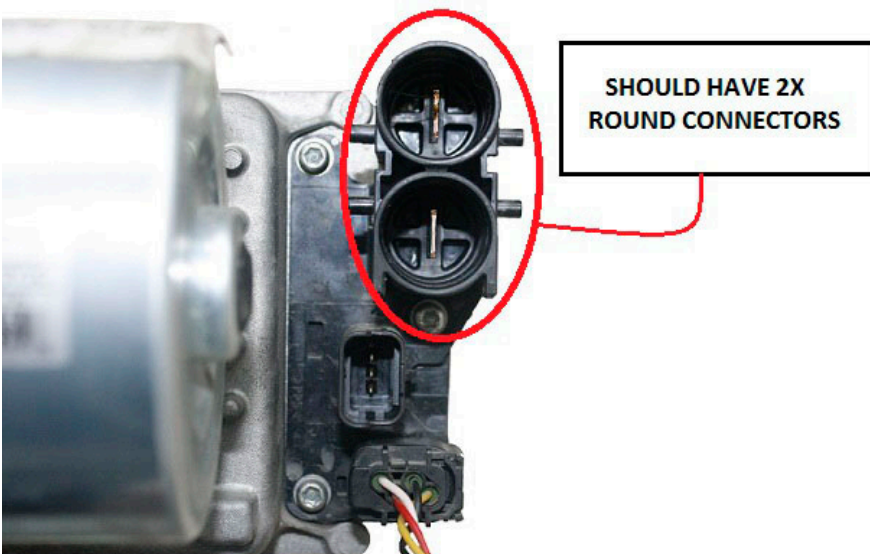

STEER.

ERRM1292 & ERRM2004 HOW TO TELL THE DIFFERENCE

Oval or Round Connectors

ERRM1292 has an Oval shape connector with 2 pins

ERRM2004 has a Round shape connector each with a pin

STEC.10001 27/07/22