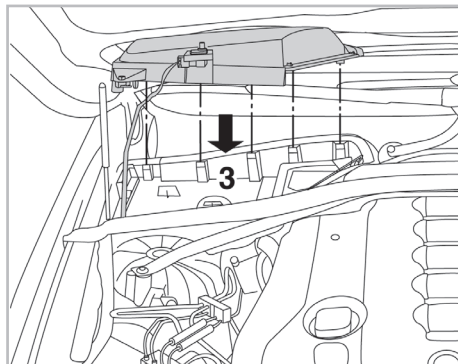

particle
filter

FOR
BMW

SERIES 5 (E60/61) A/C+/- (08/03 >) / SERIES 6 (E63/64) A/C+/- (09/03 >)

698863

FH906

PA

WANT TO
KNOW MORE?

www.valeo-techassist.com