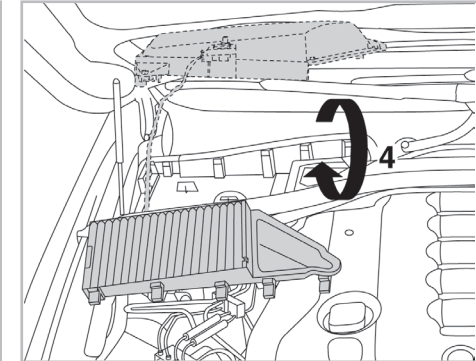

particle
filter

FOR
BMW

SERIES 5 (E60/61) A/C+/- (08/03 >) / SERIES 6 (E63/64) A/C+/- (09/03 >)

698863

FH906

PA

WANT TO
KNOW MORE?

www.valeo-techassist.com