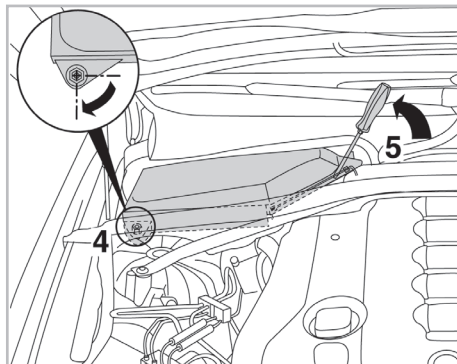

particle
filter

FOR
BMW

SERIES 5 (E60/61) A/C+/- (08/03 >) / SERIES 6 (E63/64) A/C+/- (09/03 >)

698863

FH906

PA

WANT TO
KNOW MORE?

www.valeo-techassist.com