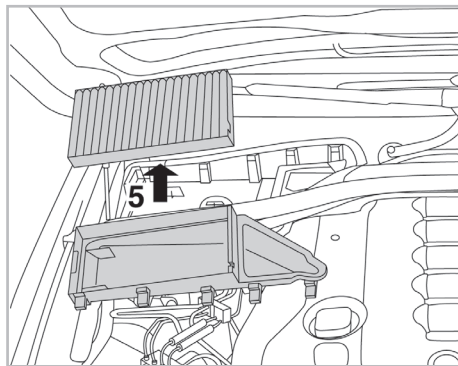

particle
filter

FOR
BMW

SERIES 5 (E60/61) A/C+/- (08/03 >) / SERIES 6 (E63/64) A/C+/- (09/03 >)

698863

FH906

PA

WANT TO
KNOW MORE?

www.valeo-techassist.com