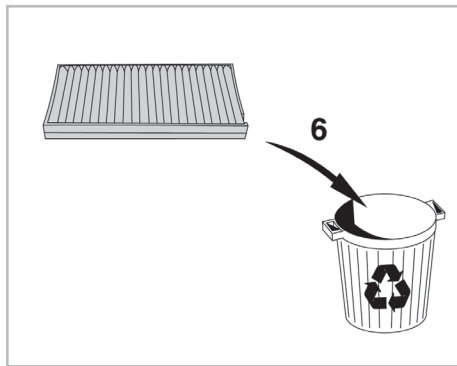

particle
filter

FOR
BMW

SERIES 5 (E60/61) A/C+/- (08/03 >) / SERIES 6 (E63/64) A/C+/- (09/03 >)

698863

FH906

PA

WANT TO
KNOW MORE?

www.valeo-techassist.com