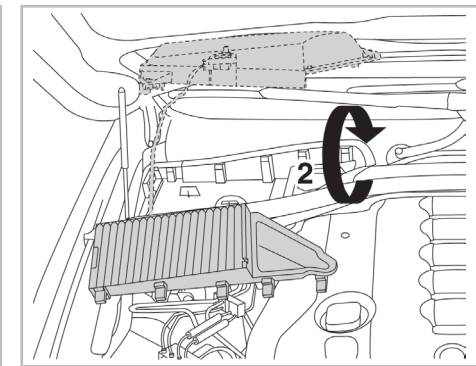

particle
filter

FOR
BMW

SERIES 5 (E60/61) A/C+/- (08/03 >) / SERIES 6 (E63/64) A/C+/- (09/03 >)

698863

FH906

PA

WANT TO
KNOW MORE?

www.valeo-techassist.com