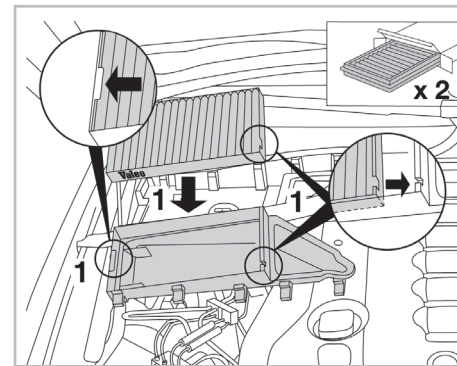

particle
filter

FOR
BMW

SERIES 5 (E60/61) A/C+/- (08/03 >) / SERIES 6 (E63/64) A/C+/- (09/03 >)

698863

FH906

PA

WANT TO
KNOW MORE?

www.valeo-techassist.com