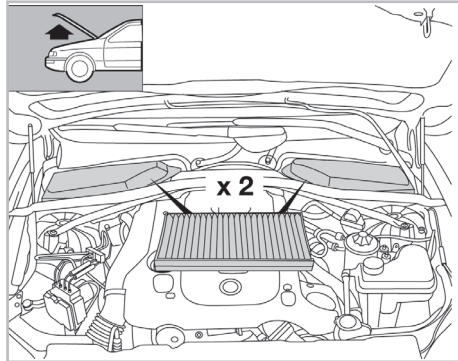

particle
filter

FOR
BMW

SERIES 5 (E60/61) A/C+/- (08/03 >) / SERIES 6 (E63/64) A/C+/- (09/03 >)

698863

FH906

PA

WANT TO
KNOW MORE?

www.valeo-techassist.com