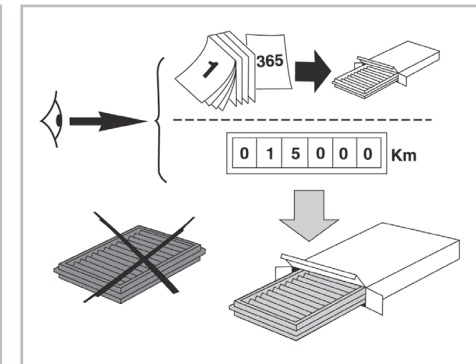

particle
filter

FOR
BMW

SERIES 5 (E60/61) A/C+/- (08/03 >) / SERIES 6 (E63/64) A/C+/- (09/03 >)

698863

FH906

PA

WANT TO
KNOW MORE?

www.valeo-techassist.com