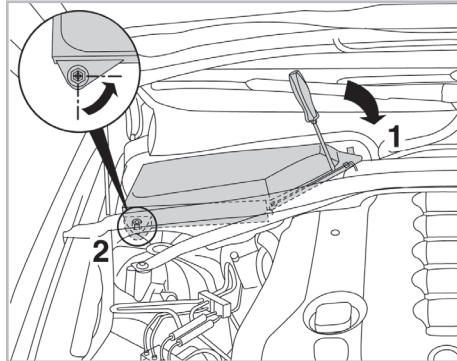

particle
filter

FOR
BMW

SERIES 5 (E60/61) A/C+/- (08/03 >) / SERIES 6 (E63/64) A/C+/- (09/03 >)

698863

FH906

PA

WANT TO
KNOW MORE?

www.valeo-techassist.com