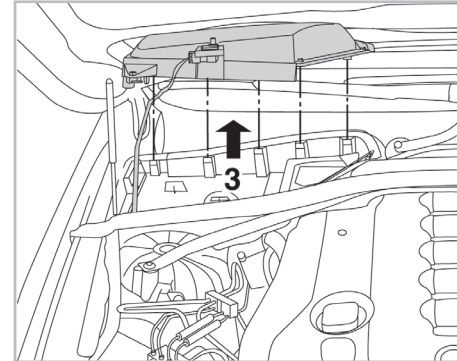

particle
filter

FOR
BMW

SERIES 5 (E60/61) A/C+/- (08/03 >) / SERIES 6 (E63/64) A/C+/- (09/03 >)

698863

FH906

PA

WANT TO
KNOW MORE?

www.valeo-techassist.com