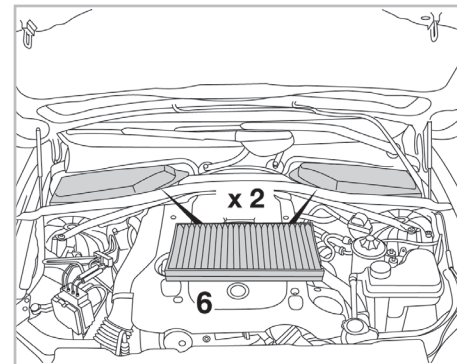

particle
filter

FOR
BMW

SERIES 5 (E60/61) A/C+/- (08/03 >) / SERIES 6 (E63/64) A/C+/- (09/03 >)

698863

FH906

PA

WANT TO
KNOW MORE?

www.valeo-techassist.com