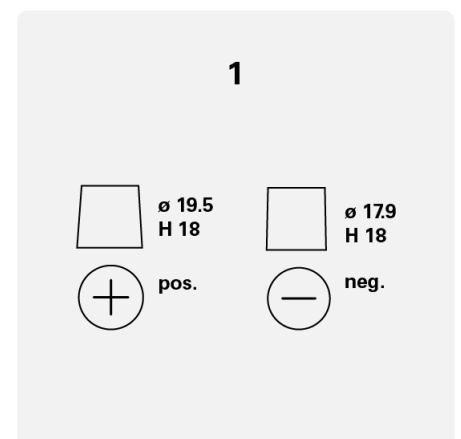

RED TOP

8202550008882

TECHNICAL DATA

Capacity:	44 Ah	CCA:	730 A
Voltage:	12 V	Dimensions (L/W/H):	237/171/197
Case Size:	25 (BCI)	Short Code:	RT S 3,7
UK-Code:	-	ETN:	820255000
Weight filled:	15,6 kg	Base Hold-down:	B1
Layout:	1	Terminal Type:	1

DRAWINGS

Drawing

Base Hold-down

Layout

Terminal Type