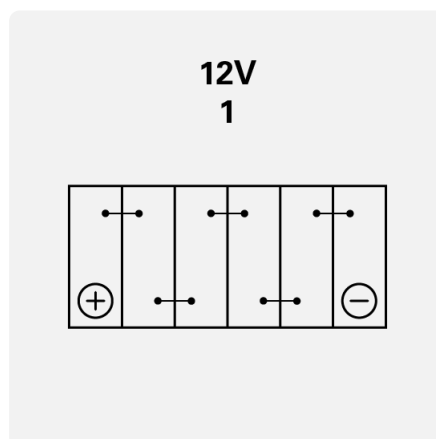

RED TOP

8202550008882

TECHNICAL DATA

Capacity:	44 Ah	CCA:	730 A
Voltage:	12 V	Dimensions (L/W/H):	237/171/197
Case Size:	25 (BCI)	Short Code:	RT S 3,7
UK-Code:	-	ETN:	820255000
Weight filled:	15,6 kg	Base Hold-down:	B1
Layout:	1	Terminal Type:	1

DRAWINGS

Drawing

Base Hold-down

Layout

Terminal Type