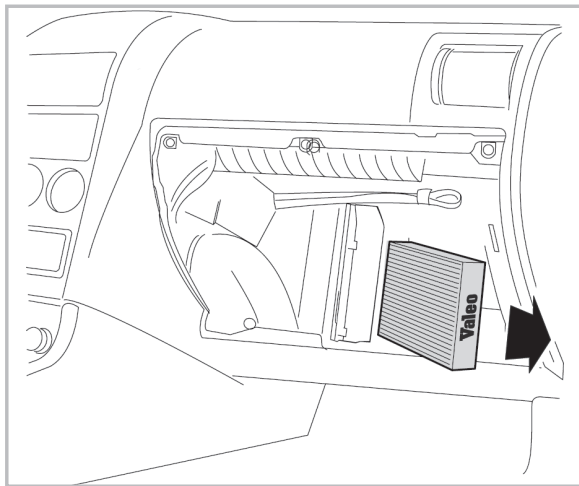

FOR
NISSAN MAXIMA A/C+/- (01/00 >)

PROTECT

combined with
active carbon

698873
FH237

**WANT TO
KNOW MORE?**

www.valeo-techassist.com