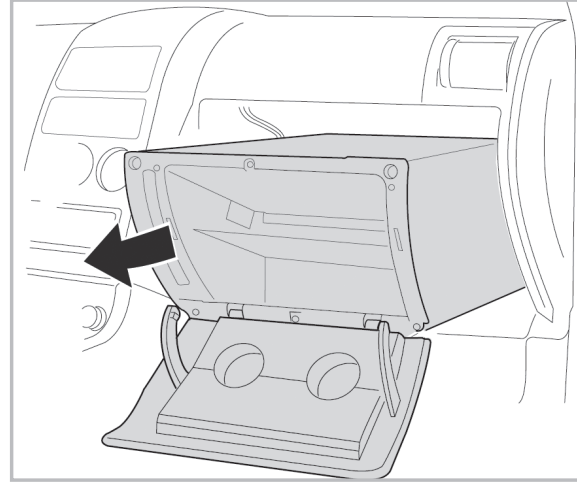

FOR
NISSAN MAXIMA A/C+/- (01/00 >)

PROTECT

combined with
active carbon

698873
FH237

**WANT TO
KNOW MORE?**

www.valeo-techassist.com