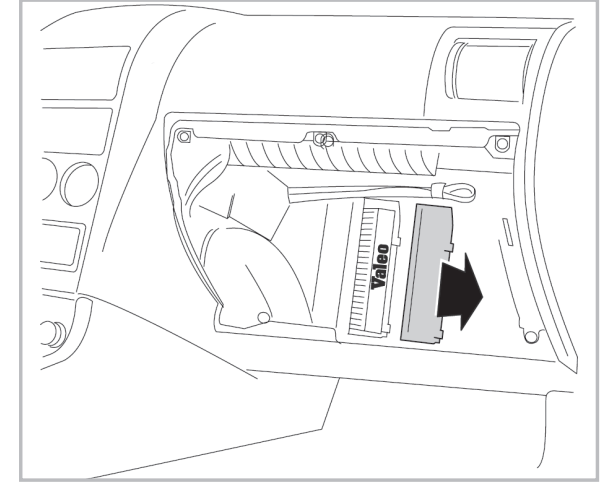

FOR
NISSAN MAXIMA A/C+/- (01/00 >)

PROTECT

combined with
active carbon

698873
FH237

**WANT TO
KNOW MORE?**

www.valeo-techassist.com