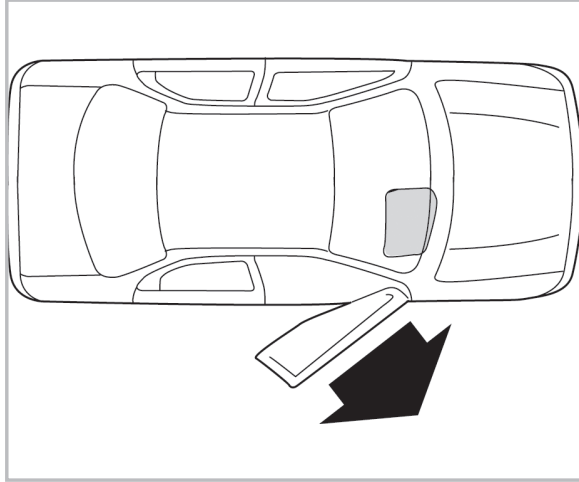

FOR
NISSAN MAXIMA A/C+/- (01/00 >)

PROTECT

combined with
active carbon

698873
FH237

**WANT TO
KNOW MORE?**

www.valeo-techassist.com