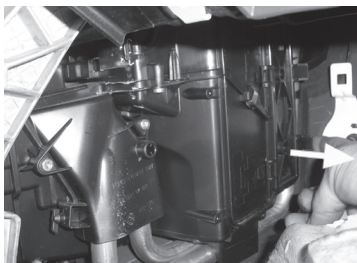

LA/LAK 387

Landrover

Freelander II	10/06	➡➡	partly with AC
Range Rover	06/11	➡➡	partly with AC

Volvo

S 60 II	04/10	➡➡	partly with AC
S 80 II	03/06	➡➡	partly with AC
V 60	09/10	➡➡	partly with AC
V 70 III	03/06	➡➡	partly with AC
XC 60	05/08	➡➡	partly with AC
XC 70 II	08/07	➡➡	partly with AC
XC 90	01/11	➡➡	partly with AC

LA/LAK 387

Landrover Freelander II, Range Rover

Volvo S60 II, S80 II, V60, V70 III, XC 60, XC 70 II, XC 90

© MAHLE