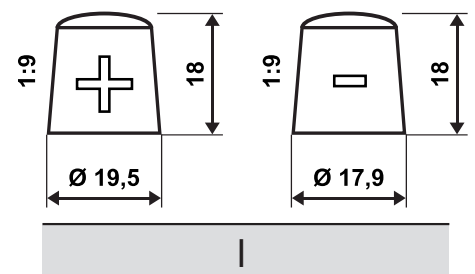

ERA part number: **A57012**

Technical parameter	Value
Battery	AGM Battery
ETN	570901072
Battery Capacity [Ah]	70 Ah
Cold Cranking Amps (CCA), EN [A]	720 A
Length [mm]	278
Width [mm]	175
Height [mm]	190
Layout	0
Terminals	I
Base hold-down	BI3
Case size	H6/LN3
Weight [Kg]	20,66

Layout

Terminals

Base hold-down