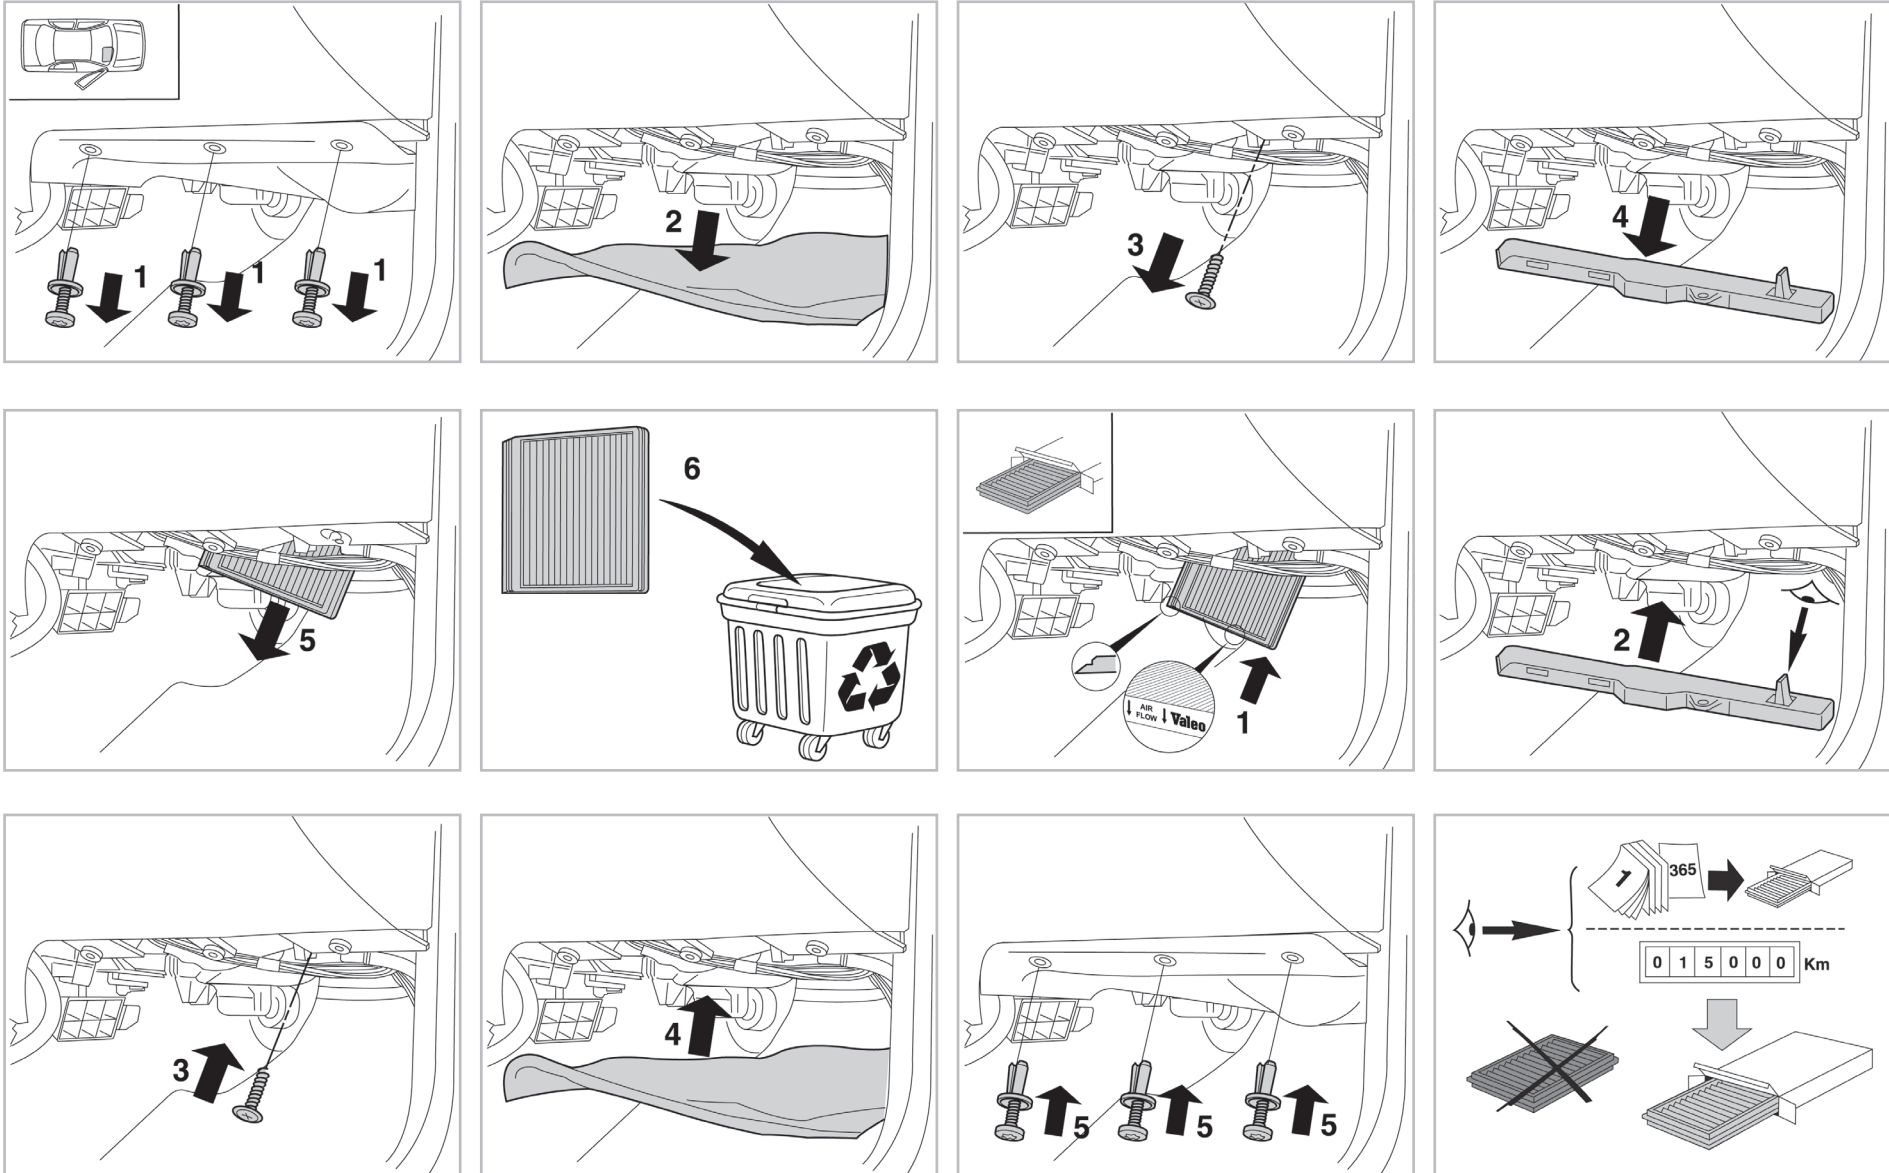

XSARA (09/00 > 08/05)

PROTECT

combined with
active carbon

715629

FH339

CA

WANT TO
KNOW MORE?

www.valeo-techassist.com