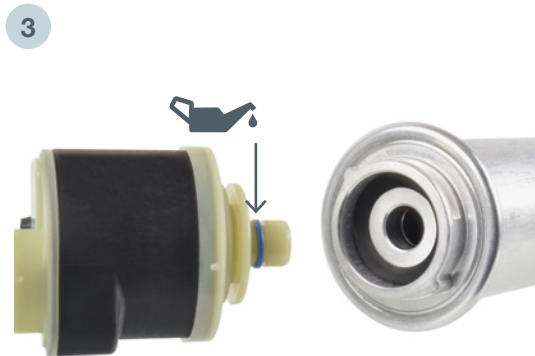

## Installation Instructions

**febi**  
106914

**Blue Print**  
ADB112315

**To Fit:**  
BMW 3 series E90,  
E91, E92, E93  
models

For more technical information please visit: [partsfinder.bilsteingroup.com](https://partsfinder.bilsteingroup.com)