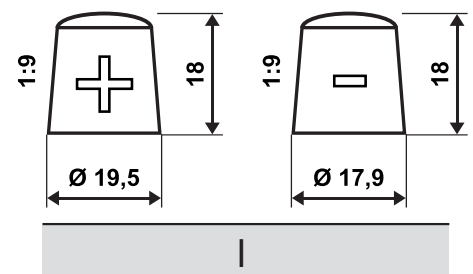

ERA part number: A60515

Technical parameter	Value
Battery	AGM Battery
ETN	605901091
Battery Capacity [Ah]	105 Ah
Cold Cranking Amps (CCA), EN [A]	910 A
Length [mm]	394
Width [mm]	175
Height [mm]	190
Layout	0
Terminals	I
Base hold-down	BI3
Case size	L6
Weight [Kg]	28,55

Layout

Terminals

Base hold-down