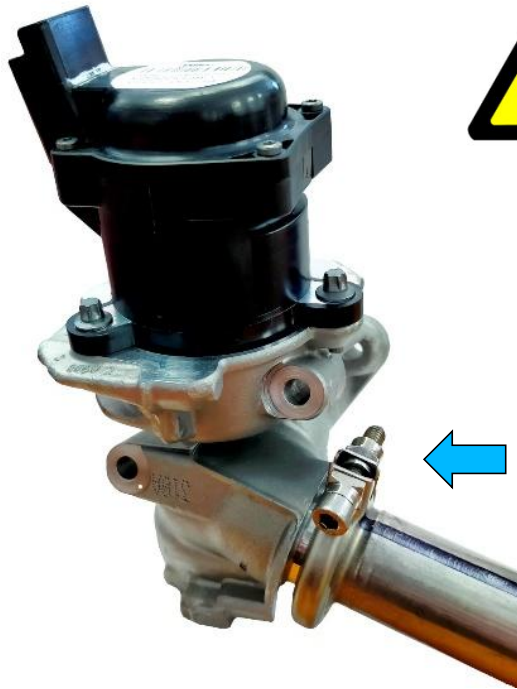

Attention!

To avoid exhaust gas leaks, please fit **NEW CLAMP**, suggested OE reference 1628 3J.

✓
NEW

✗
OLD