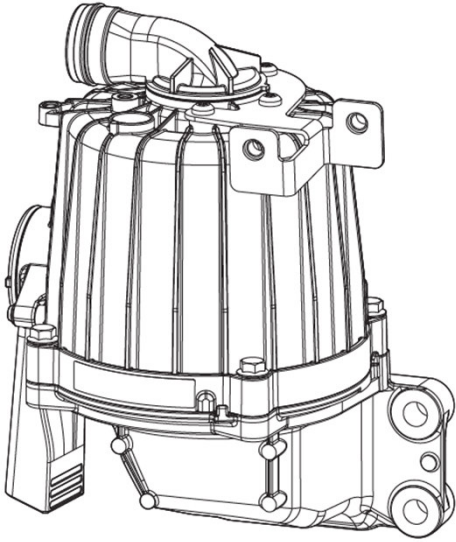

Aftermarket kit Replacement

1

Engine STOP

Hengst[®]
AUTOMOTIVE

AS834M D972

2

3

4

5

 alfdex[®]

1445602091 b 1/2

6

7

8

9

10