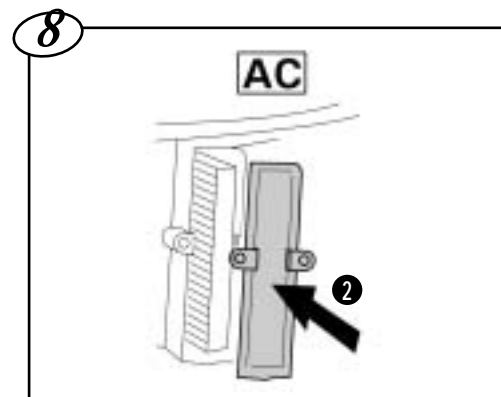

PA

OPEL

Astra Clim Delphi A/C + 02/98 →

CA