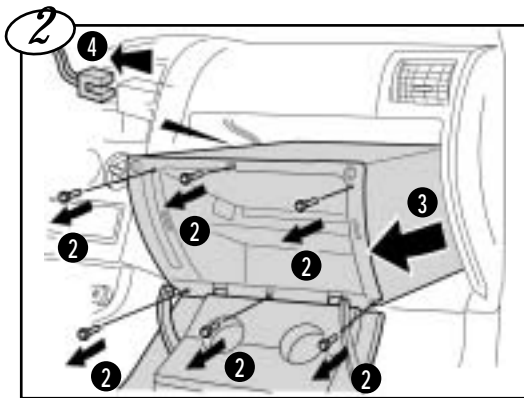

PA

OPEL

Astra Clim Delphi A/C + 02/98 →

CA