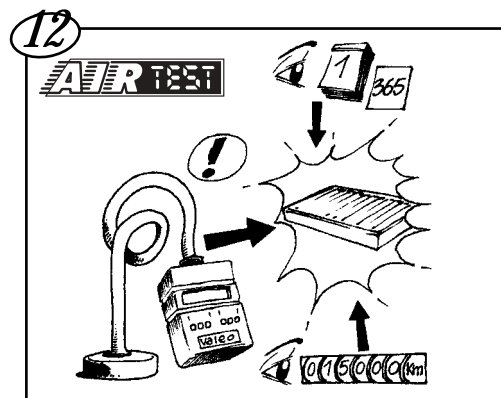

OPEL

Astra Clim Delphi A/C - 02/98 →

CA

VFT 09/04 code 900 202 ©