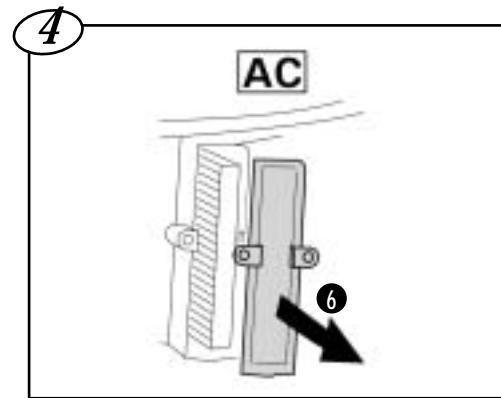

PA

OPEL

Astra Clim Delphi A/C + 02/98 →

CA