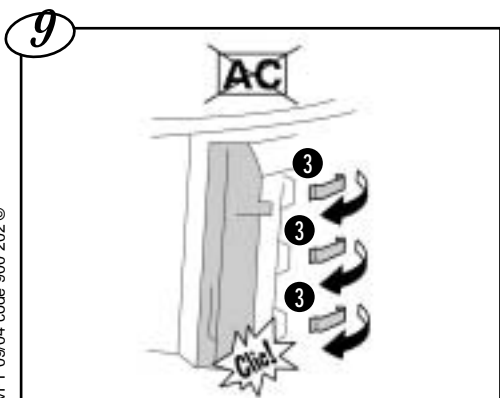

OPEL

Astra Clim Delphi A/C - 02/98 →

CA

VFT 09/04 code 900 202 ©