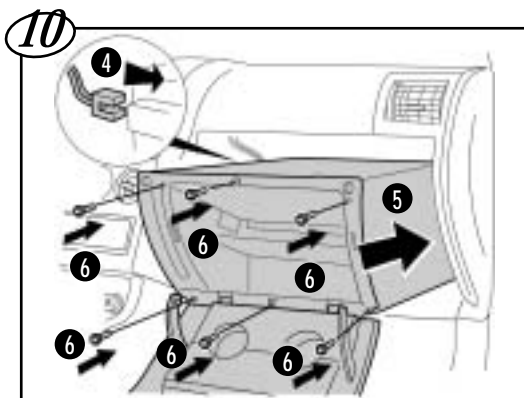

PA

OPEL

Astra Clim Delphi A/C + 02/98 →

CA