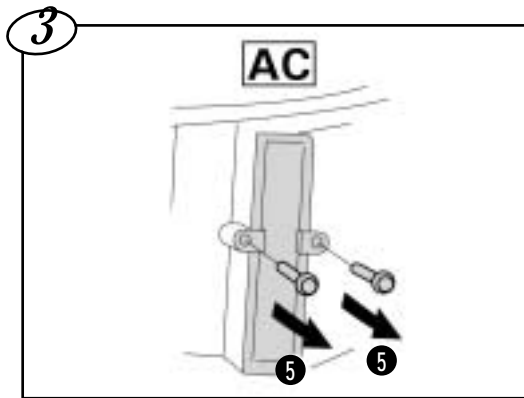

PA

OPEL

Astra Clim Delphi A/C + 02/98 →

CA