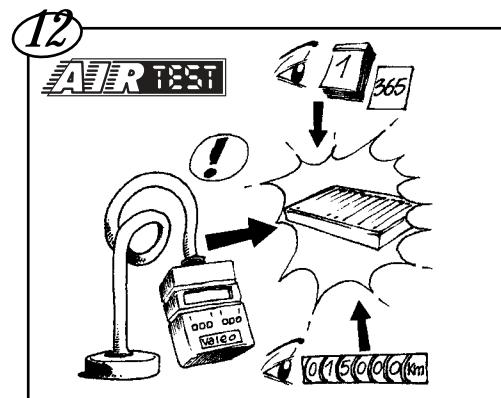

PA

OPEL

Astra Clim Delphi A/C + 02/98 →

CA