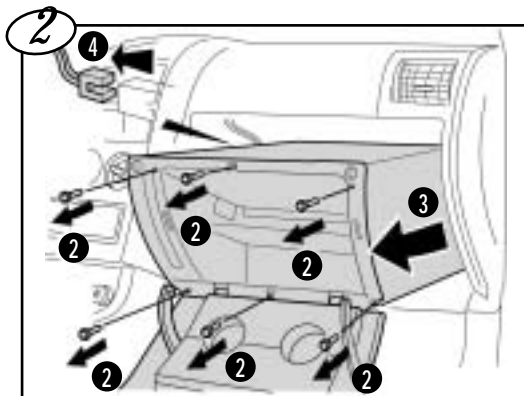

OPEL

Astra Clim Delphi A/C - 02/98 →

CA

VFT 09/04 code 900 202 ©