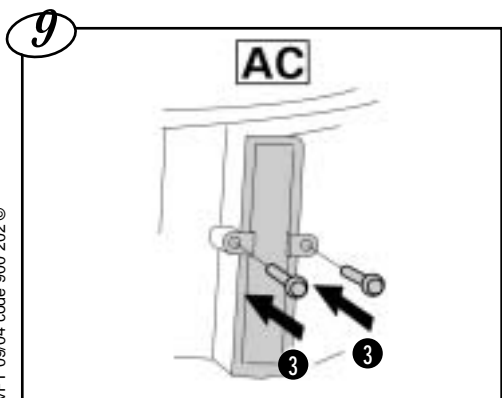

PA

OPEL

Astra Clim Delphi A/C + 02/98 →

CA