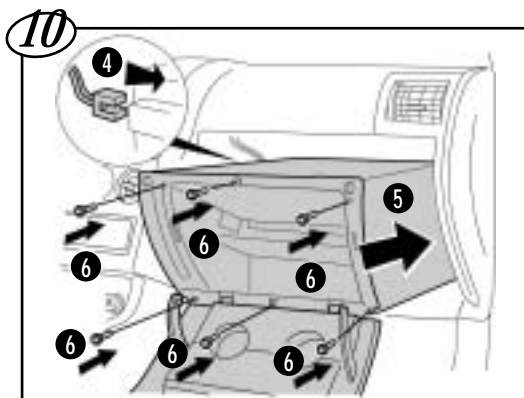

OPEL

Astra Clim Delphi A/C - 02/98 →

CA

VFT 09/04 code 900 202 ©