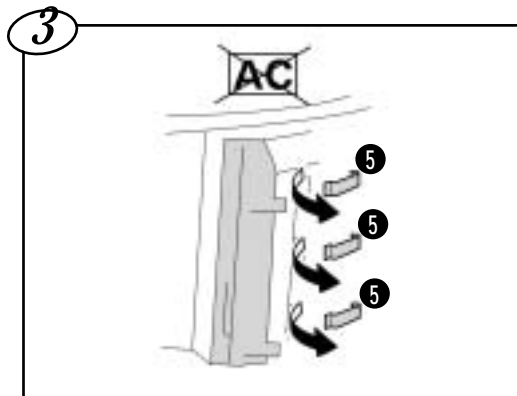

OPEL

Astra Clim Delphi A/C - 02/98 →

CA

VFT 09/04 code 900 202 ©