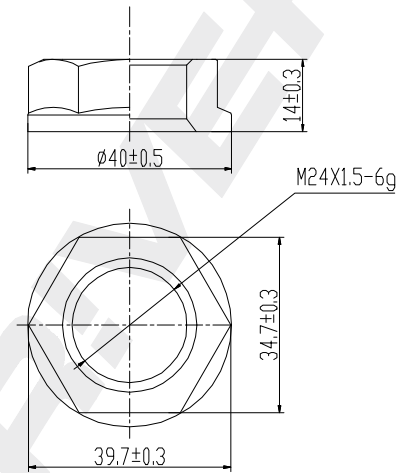

Circlip  
1pcs Black

NUT  
1pcs Galvanizing

DP Number	Part Number	Drawing Version Number	Drawing Issue Date	<b>DRIVET</b>
DP2010.10.0299	DRW0299	V1	2025.06.23	