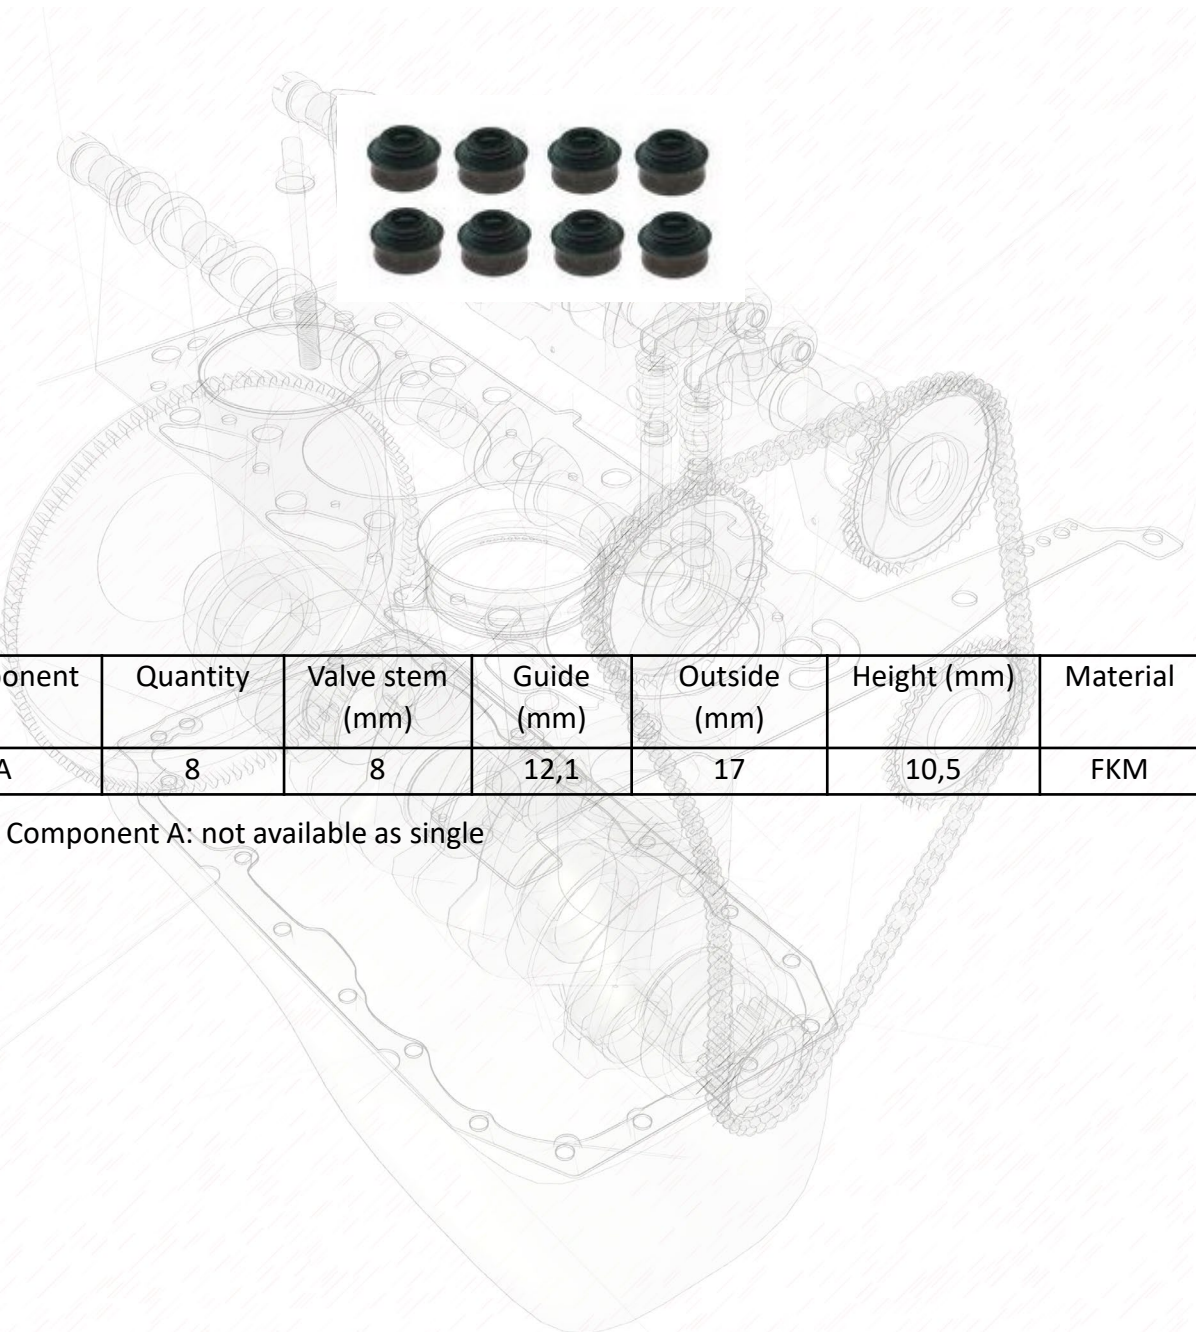

Technical Data Sheet

HR343

Component	Quantity	Valve stem (mm)	Guide (mm)	Outside (mm)	Height (mm)	Material
A	8	8	12,1	17	10,5	FKM

Component A: not available as single