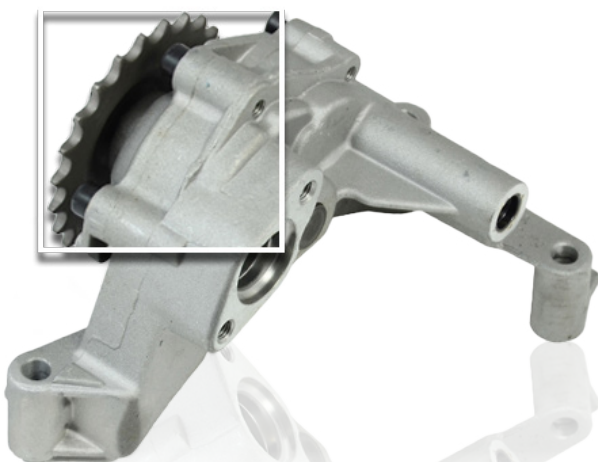

## VW Group Oil Pump Identification Guide

**OP329:** Belt driven with 34 teeth

**OE Ref:** 03L115107B

**OP329:** Belt driven with 33 teeth

**OE Ref:** 03L115105B

**OP329:** Belt driven with 23 teeth

**OE Ref:** 038115105C