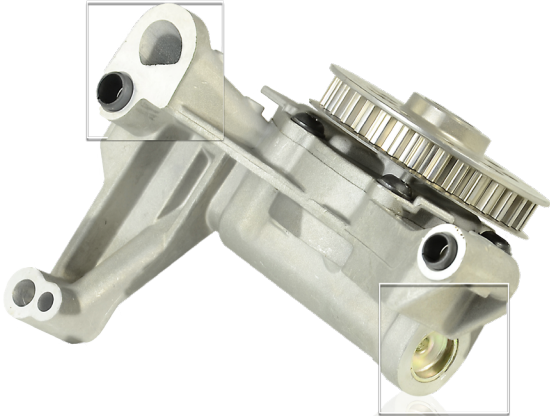

## VW Group Oil Pump Identification Guide

**OP329:** Belt driven with 34 teeth

**OE Ref:** 03L115107B

**OP329:** Belt driven with 33 teeth

**OE Ref:** 03L115105B

**OP329:** Belt driven with 23 teeth

**OE Ref:** 038115105C