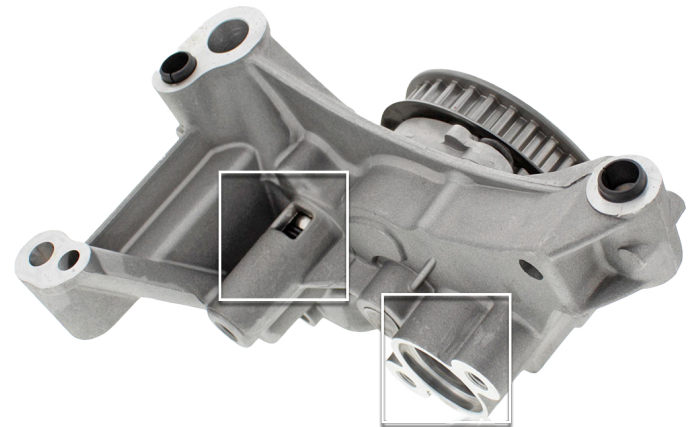

## VW Group Oil Pump Identification Guide

**OP329:** Belt driven with 34 teeth

**OE Ref:** 03L115107B

**OP329:** Belt driven with 33 teeth

**OE Ref:** 03L115105B

**OP329:** Belt driven with 23 teeth

**OE Ref:** 038115105C