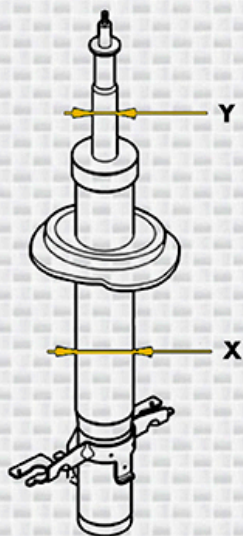

FRONT SHOCK ABSORBER IDENTIFICATION

Citroën Jumper III

FI097EU

Ref.	X	Y
V4512	25	58
V4513	28	62