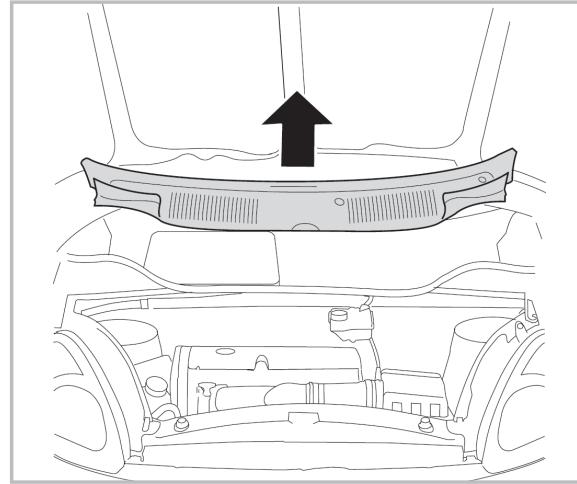

COMFORT

particle filter

FOR  
LADA

KALINA A/C+/- (03/05 >)

715739  
FH377

WANT TO  
KNOW MORE?

[www.valeo-techassist.com](http://www.valeo-techassist.com)