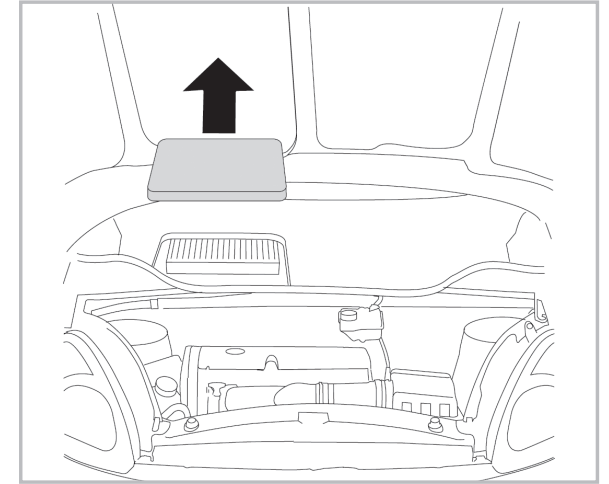

COMFORT

particle filter

FOR  
LADA

KALINA A/C+/- (03/05 >)

715739  
FH377

WANT TO  
KNOW MORE?

[www.valeo-techassist.com](http://www.valeo-techassist.com)