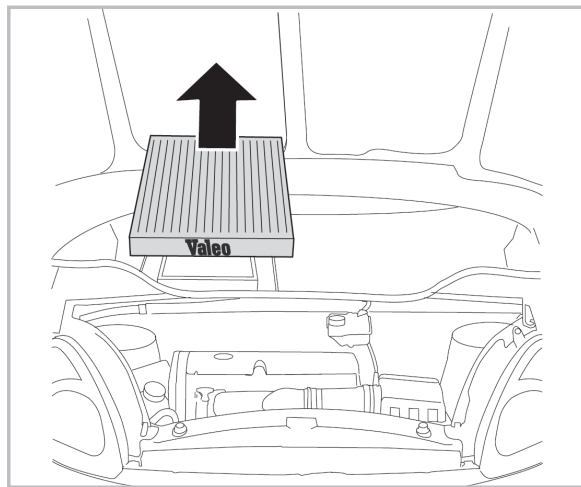

COMFORT

particle filter

FOR  
LADA

KALINA A/C+/- (03/05 >)

715739  
FH377

WANT TO  
KNOW MORE?

[www.valeo-techassist.com](http://www.valeo-techassist.com)