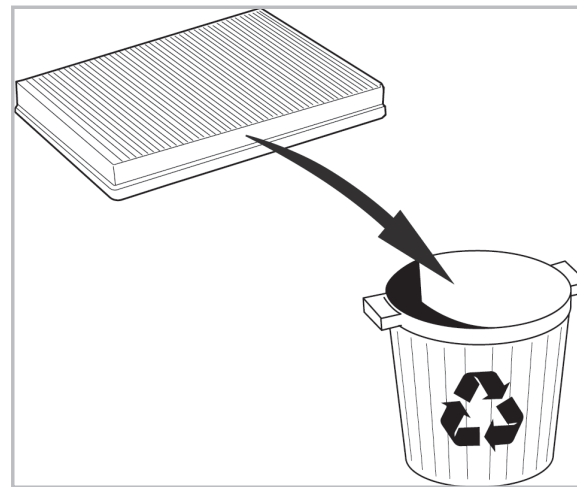

COMFORT

particle filter

FOR  
LADA

KALINA A/C+/- (03/05 >)

715739  
FH377

WANT TO  
KNOW MORE?

[www.valeo-techassist.com](http://www.valeo-techassist.com)