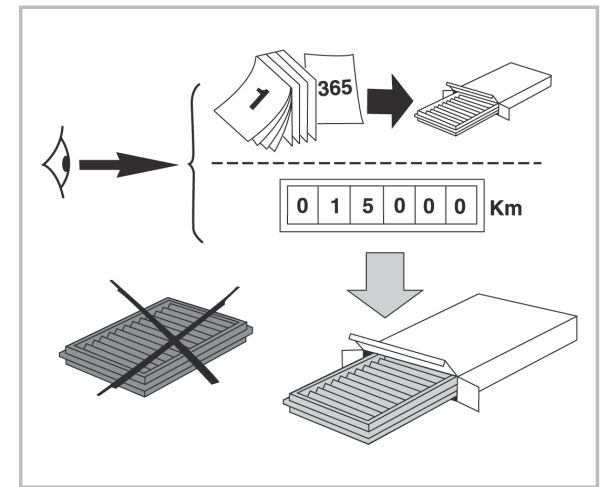

COMFORT

particle filter

FOR  
LADA

KALINA A/C+/- (03/05 >)

715739  
FH377

WANT TO  
KNOW MORE?

[www.valeo-techassist.com](http://www.valeo-techassist.com)