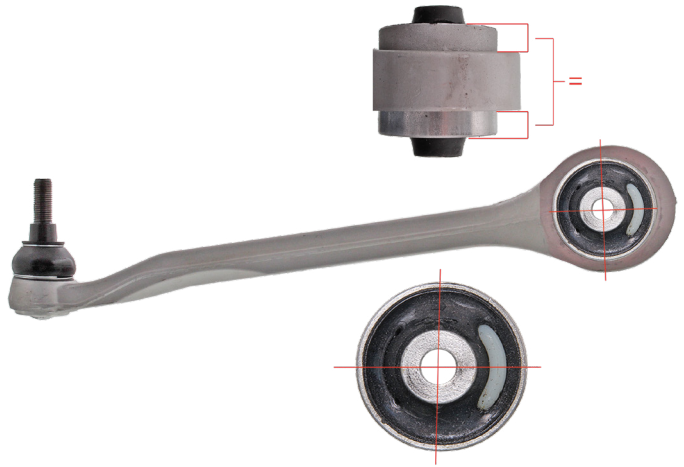

INFO

febi
31392

BGI-300288 | Technical data can be subject to change | 01/2026

For more technical information please visit: partsfinder.bilsteingroup.com

Ferdinand Bilstein GmbH + Co. KG
Wilhelmstr. 47 | 58256 Ennepetal | Germany | Tel. +49 2333 911-0 | www.bilsteingroup.com