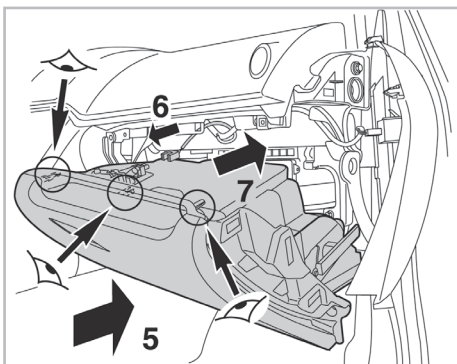

combined with
active carbon

FOR
OPEL

MERIVA B A/C+/- (07/12 >)

715752

FH384

CA

**WANT TO
KNOW MORE?**

www.valeo-techassist.com