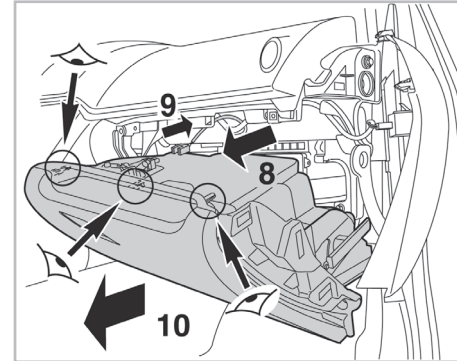

combined with
active carbon

FOR
OPEL

MERIVA B A/C+/- (07/12 >)

715752

FH384

CA

**WANT TO
KNOW MORE?**

www.valeo-techassist.com