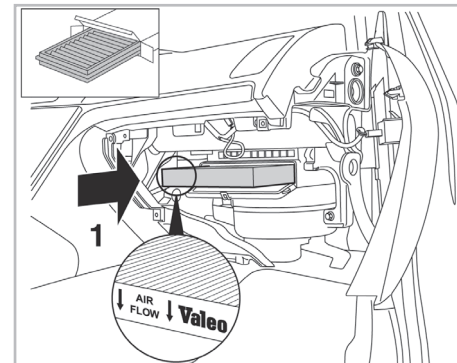

combined with
active carbon

FOR
OPEL

MERIVA B A/C+/- (07/12 >)

715752

FH384

CA

**WANT TO
KNOW MORE?**

www.valeo-techassist.com