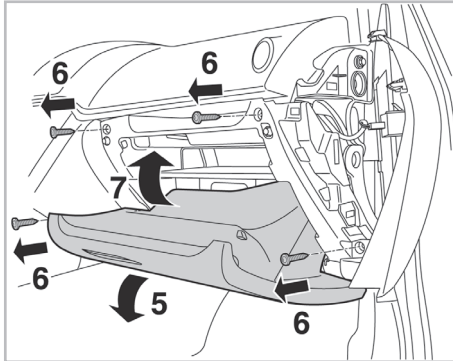

combined with
active carbon

FOR
OPEL

MERIVA B A/C+/- (07/12 >)

715752

FH384

CA

**WANT TO
KNOW MORE?**

www.valeo-techassist.com