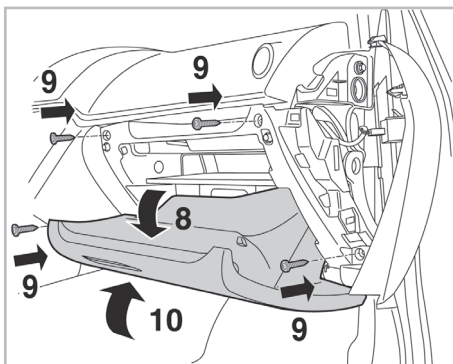

combined with
active carbon

FOR
OPEL

MERIVA B A/C+/- (07/12 >)

715752

FH384

CA

**WANT TO
KNOW MORE?**

www.valeo-techassist.com