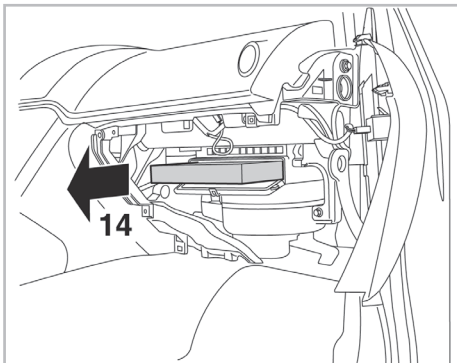

combined with
active carbon

FOR
OPEL

MERIVA B A/C+/- (07/12 >)

715752

FH384

CA

**WANT TO
KNOW MORE?**

www.valeo-techassist.com