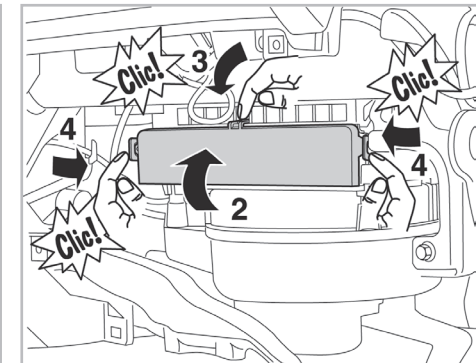

combined with
active carbon

FOR
OPEL

MERIVA B A/C+/- (07/12 >)

715752

FH384

CA

**WANT TO
KNOW MORE?**

www.valeo-techassist.com