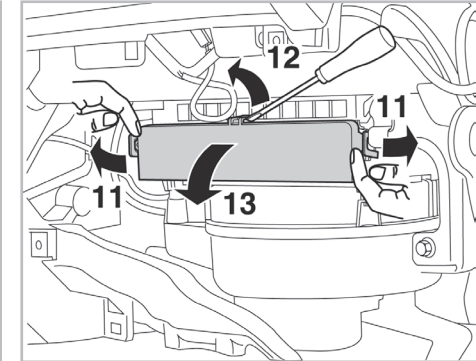

combined with
active carbon

FOR
OPEL

MERIVA B A/C+/- (07/12 >)

715752

FH384

CA

**WANT TO
KNOW MORE?**

www.valeo-techassist.com