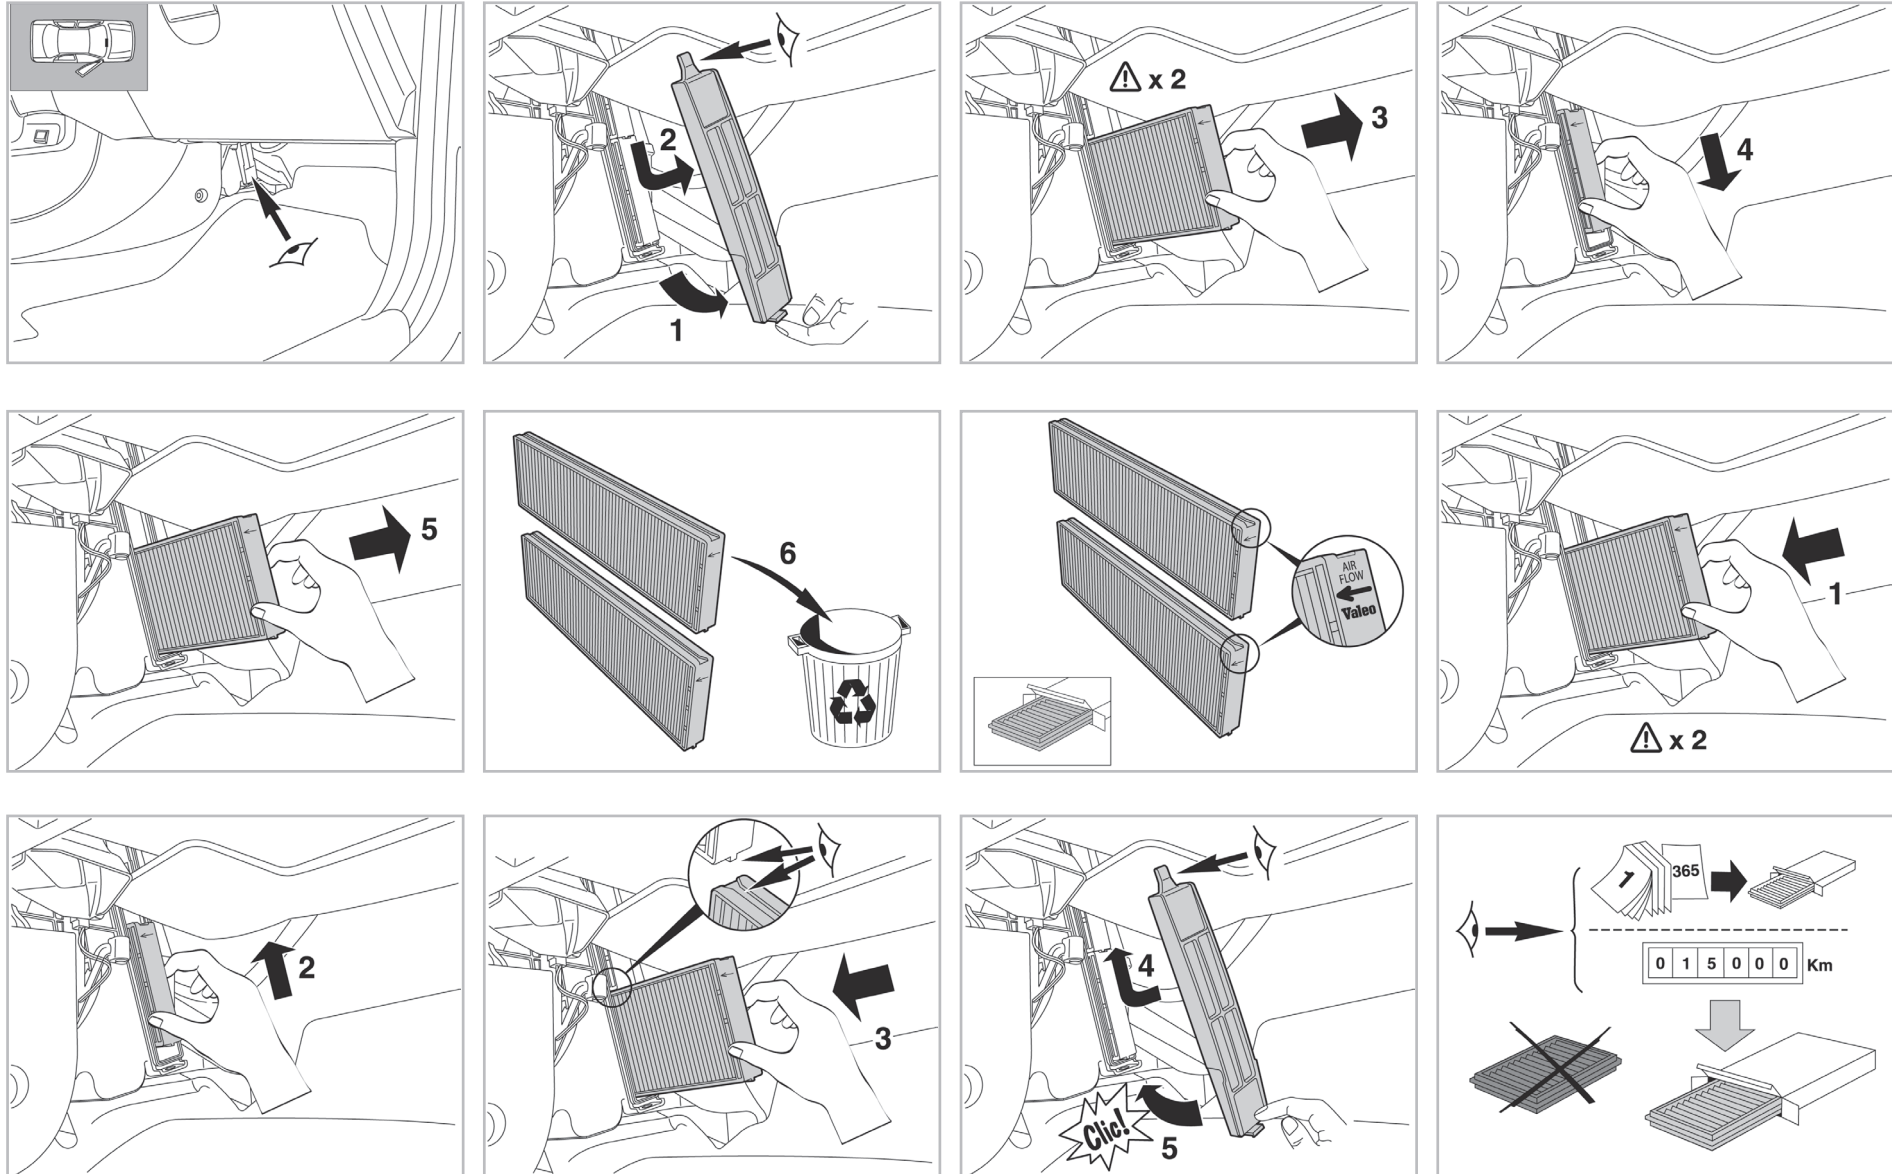

particle
filter

FOR
HYUNDAI I20 A/C+/- (02/09 >)

715748

FH385

PA

WANT TO
KNOW MORE?

www.valeo-techassist.com