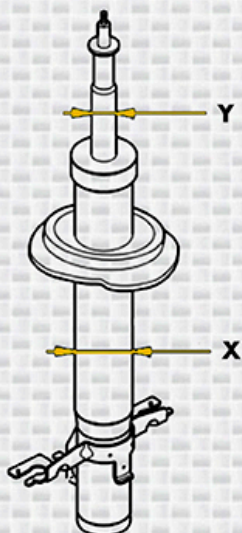

## FRONT SHOCK ABSORBER IDENTIFICATION

Peugeot Boxer III (TYPE Y)

FI099EU

Ref.	X	Y
<b>V4512</b>	25	58
<b>V4513</b>	28	62