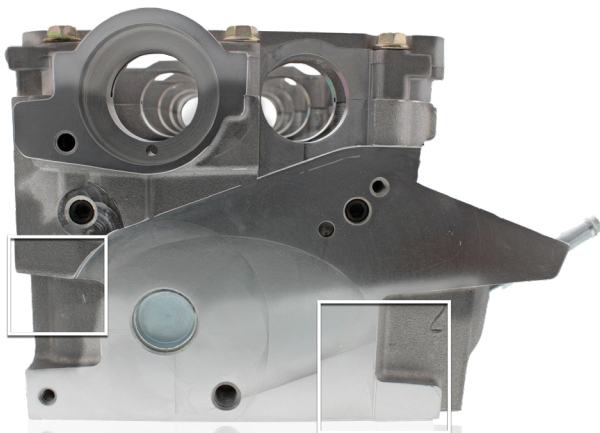

Before ordering your replacement Cylinder Head, be sure to check the images below for the correct selection.

BCH030

Engine Codes: CDBA, CDCA, CKTB, CKTC, CKUB, CKUC, CNEA, CNFA, CNFB, CSHA, CSLA

BCH138

Engine Codes: CKTB, CKTC, CKUB, CKUC, CSHA, CSLA, CSLB, CSLC, CSNA