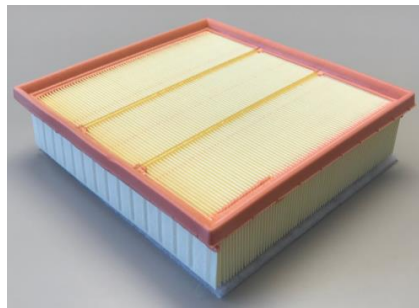

MANN-FILTER

Product Information

No. 154
14.01.2020

MANN-FILTER C 22 039 will replace the OE-Filters 17801-31131, 1500A608 and 53146541 (Lexus, Toyota und Jeep)

Because of the great filter performance, the new MANN-FILTER C 22 039 is going to replace other OE-Filters. The required original equipment values are mainly achieved by the good filter medium and the pre-nonwoven. This makes it possible to replace the filter for Lexus/Toyota (OE-No. 17801-31131), which is manufactured without pre-nonwoven and without grid, and the filter for Jeep (OE-No. 53146541), which is manufactured without pre-nonwoven but with grid.

Consequently three different filters are covered by one MANN-FILTER product.

MANN-FILTER C 22 039