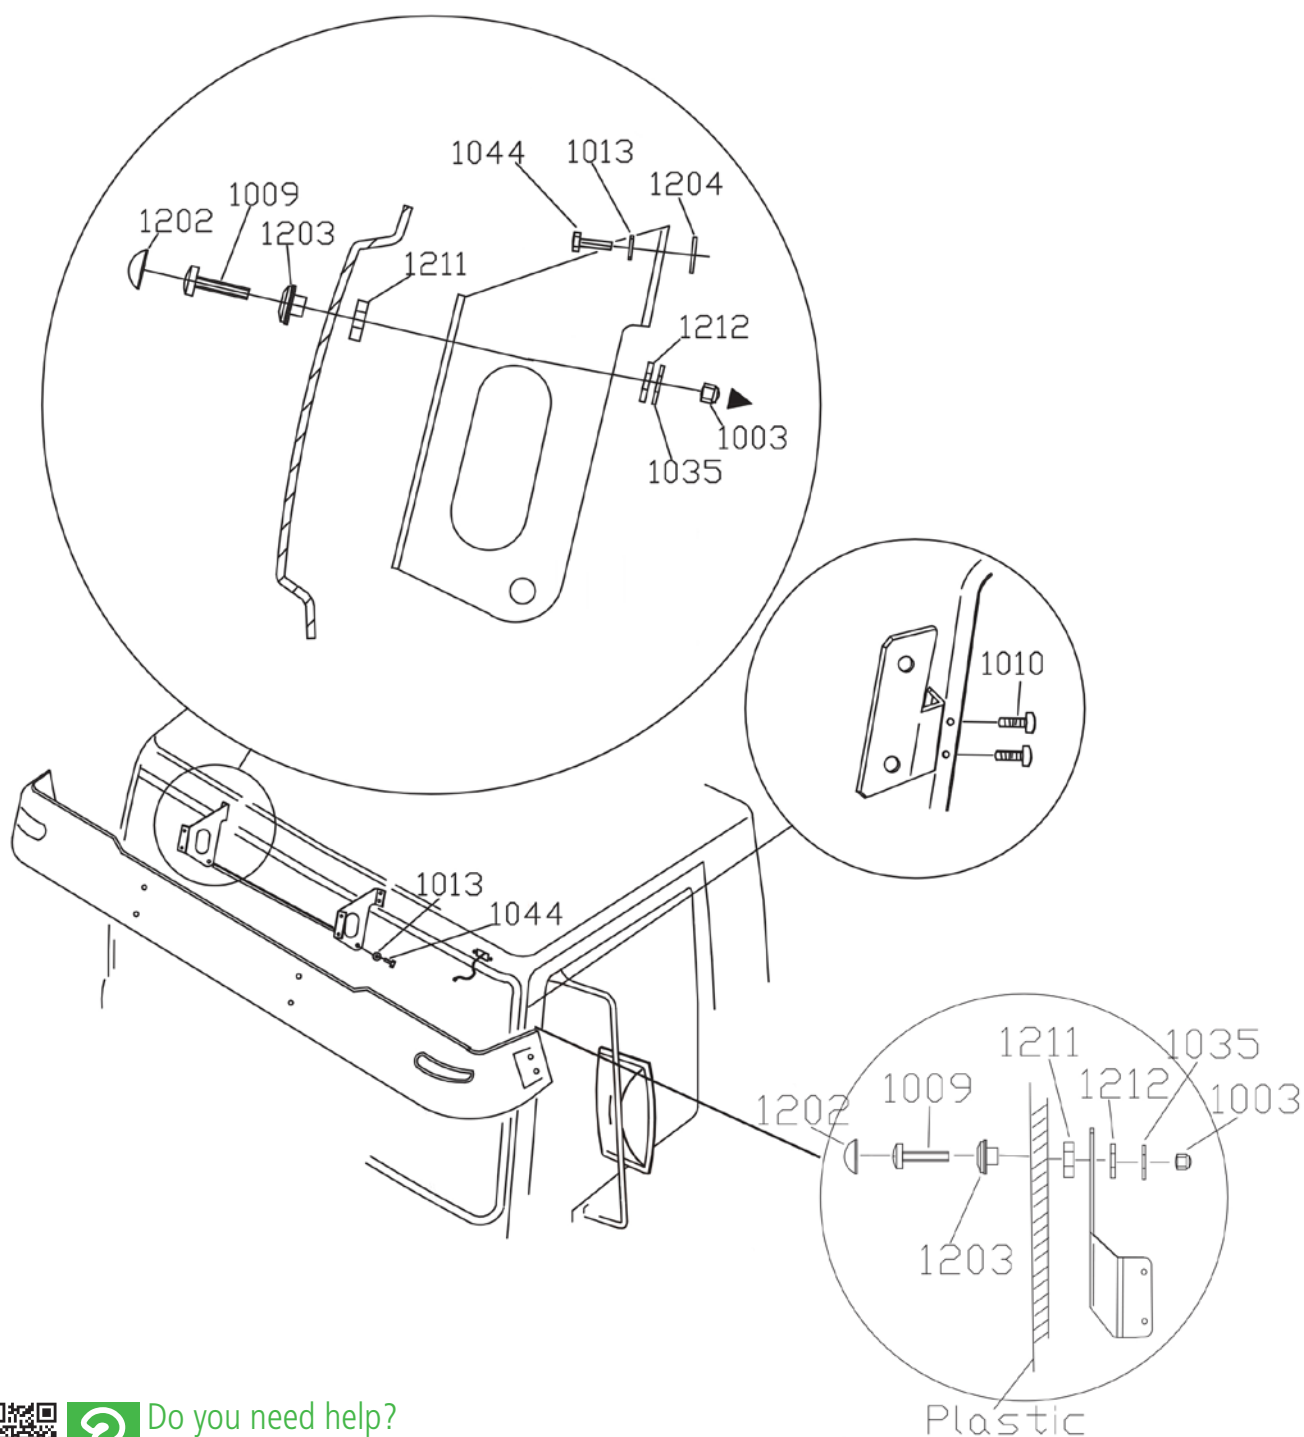

Assembly Instruction

⚠ Read before installation!

EN Instruction for sun visor fitting

1203	Cover collar	8 pcs	1202	Cover hat	8 pcs
1035	Washer 6x18mm	8 pcs	1204	Gasket	4 pcs
1009	Screw M6x30mm	8 pcs	1010	Screw M6x20	4 pcs
1073	Nut M5	2 pcs	1074	Washer M5	2 pcs
1003	Nylok nut M6	8 pcs	1212	Rubber washer 3mm	8 pcs
1211	Rubber washer 6mm	8 pcs	1044	Hexacon screw M8x25	6 pcs
1013	Washer M8x17	6 pcs	3687/8	Sidebracket	1 pair
3689/90	Center bracket	1 pair	3691	Center tube bracket	1 pc
1018	Screw M5x25mm	2 pcs	5138A	Plastic part	1 pc