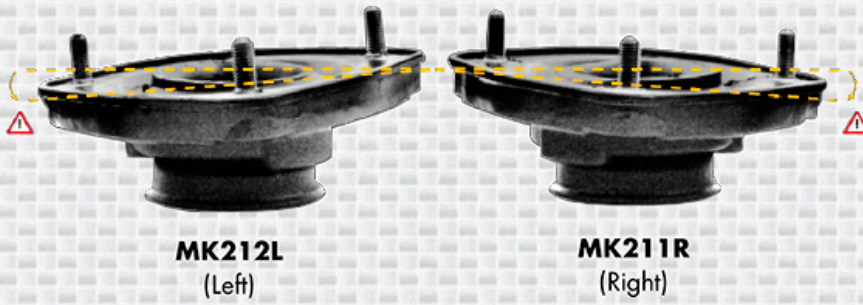

IDENTIFICATION OF LEFT / RIGHT MOUNTING KITS *

Strut-Mate Mounting Kit Hyundai MK211

FI110EU

Old part number: **MK211**

New part numbers: **MK211R + MK212L**

MK212L
(Left)

MK211R
(Right)

Main visual identification points**

- Position of pins or holes
- Position of text- or other marks
- Angle of the strut mount
- Eccentric position of the center hole
- External shape

* Only the asymmetrical parts of the Mounting Kits are shown.