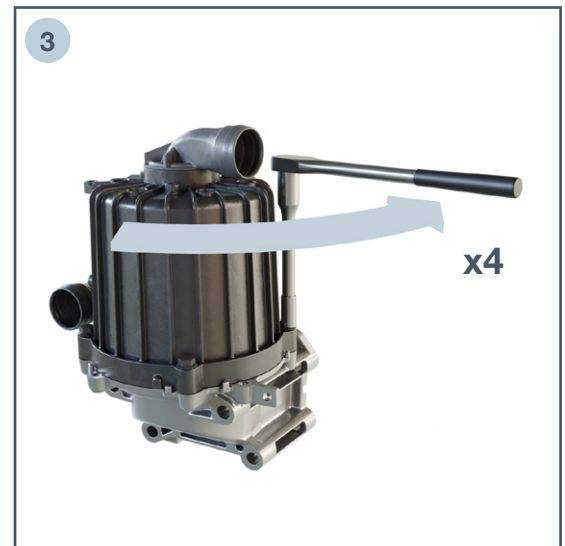

INFO

febi
171452
171457

Installation instruction

1 Engine STOP

For more technical information please visit: partsfinder.bilsteingroup.com

Ferdinand Bilstein GmbH + Co. KG

Wilhelmstr. 47 | 58256 Ennepetal | Germany | Tel. +49 2333 9111-0 | www.bilsteingroup.com