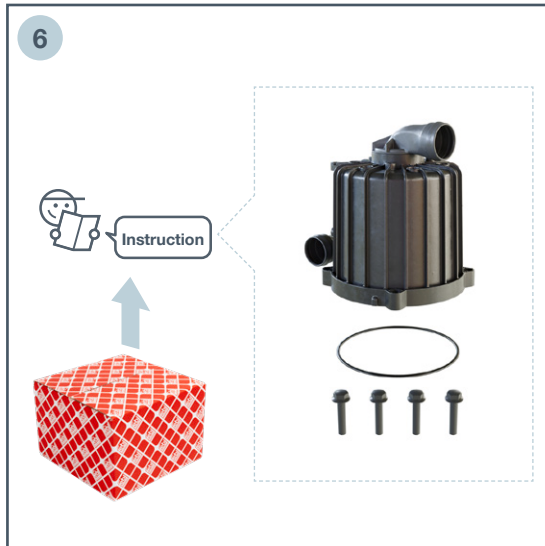

INFO

febi
171452
171457

For more technical information please visit: partsfinder.bilsteingroup.com

Ferdinand Bilstein GmbH + Co. KG

Wilhelmstr. 47 | 58256 Ennepetal | Germany | Tel. +49 2333 911-0 | www.bilsteingroup.com

bilsteingroup®