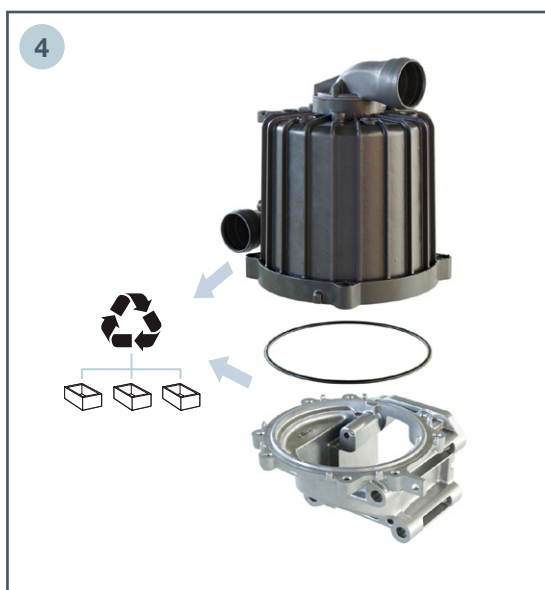

INFO

febi
171452
171457

Installation instruction

1 Engine STOP

For more technical information please visit: partsfinder.bilsteingroup.com

Ferdinand Bilstein GmbH + Co. KG

Wilhelmstr. 47 | 58256 Ennepetal | Germany | Tel. +49 2333 9111-0 | www.bilsteingroup.com