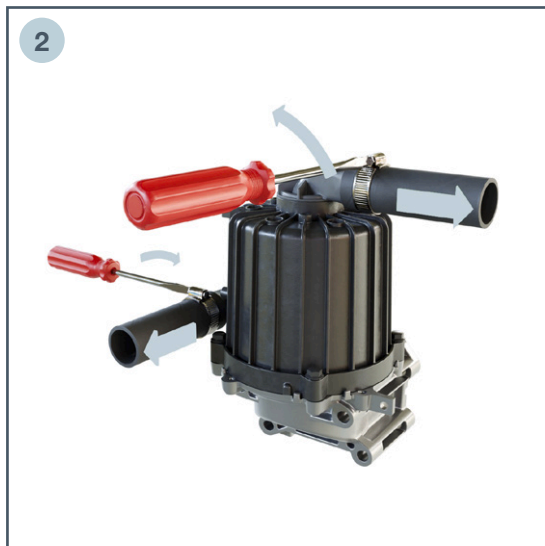

INFO

febi
171452
171457

Installation instruction

1 Engine STOP

For more technical information please visit: partsfinder.bilsteingroup.com

Ferdinand Bilstein GmbH + Co. KG

Wilhelmstr. 47 | 58256 Ennepetal | Germany | Tel. +49 2333 9111-0 | www.bilsteingroup.com