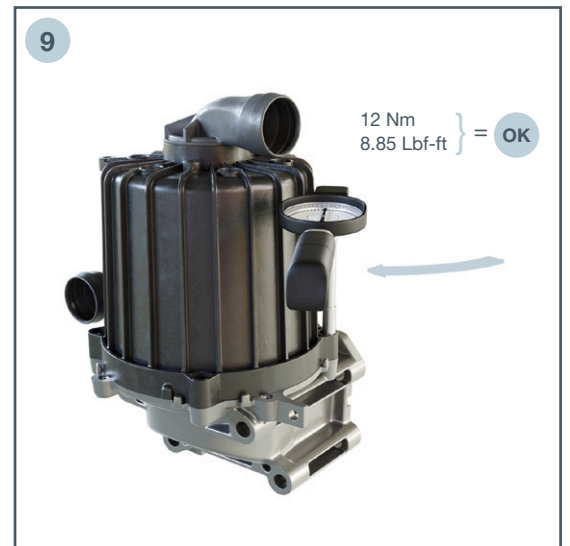

INFO

febi
171452
171457

For more technical information please visit: partsfinder.bilsteingroup.com

Ferdinand Bilstein GmbH + Co. KG

Wilhelmstr. 47 | 58256 Ennepetal | Germany | Tel. +49 2333 911-0 | www.bilsteingroup.com

bilsteingroup®