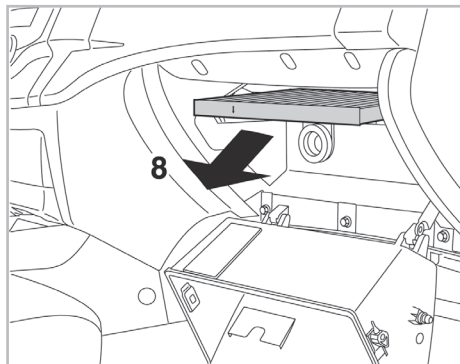

COMFORT

particle filter

FOR  
**HYUNDAI**  
**KIA**

**ELANTRA IV (06/10 >) / ELANTRA V (03/11 >) / I30 I / I30 II / CARENS IV (03/12 >)**  
**CEE'D II / SPORTY WAGON II (05/12 >)**

**715816**

FH934

PA

WANT TO  
KNOW MORE?