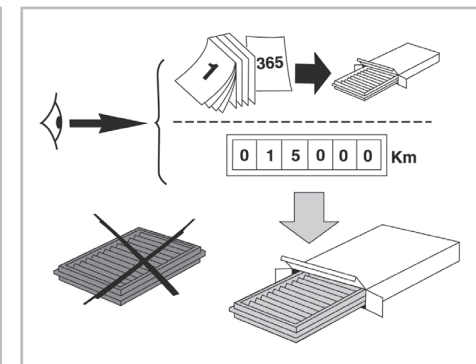

COMFORT

particle filter

FOR  
**HYUNDAI**  
**KIA**

**ELANTRA IV (06/10 >) / ELANTRA V (03/11 >) / I30 I / I30 II / CARENS IV (03/12 >)**  
**CEE'D II / SPORTY WAGON II (05/12 >)**

**715816**

FH934

PA

WANT TO  
KNOW MORE?