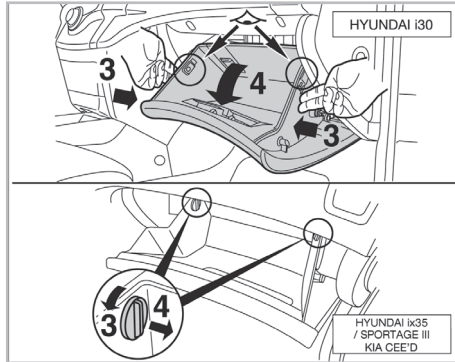

COMFORT

particle filter

FOR  
**HYUNDAI**  
**KIA**

**ELANTRA IV (06/10 >) / ELANTRA V (03/11 >) / I30 I / I30 II / CARENS IV (03/12 >)**  
**CEE'D II / SPORTY WAGON II (05/12 >)**

**715816**

FH934

PA

WANT TO  
KNOW MORE?