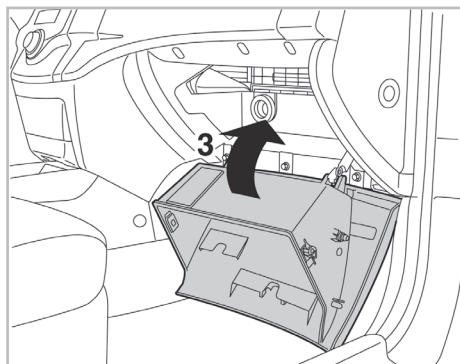

COMFORT

particle filter

FOR  
**HYUNDAI**  
**KIA**

**ELANTRA IV (06/10 >) / ELANTRA V (03/11 >) / I30 I / I30 II / CARENS IV (03/12 >)**  
**CEE'D II / SPORTY WAGON II (05/12 >)**

**715816**

FH934

PA

WANT TO  
KNOW MORE?