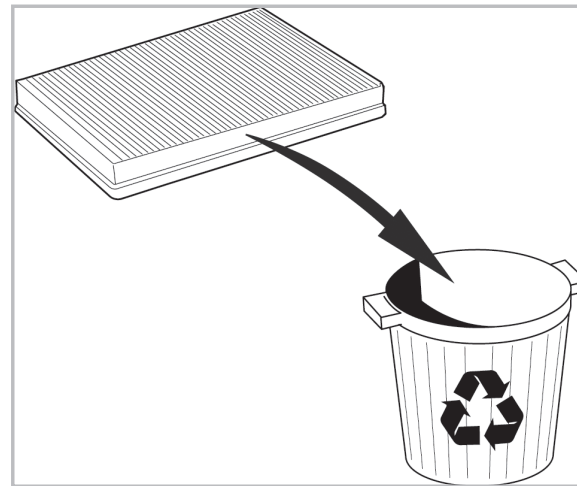

COMFORT

particle filter

FOR  
**HYUNDAI** ELANTRA III (09/06 >)

**715816**  
FH934

WANT TO  
KNOW MORE?

[www.valeo-techassist.com](http://www.valeo-techassist.com)