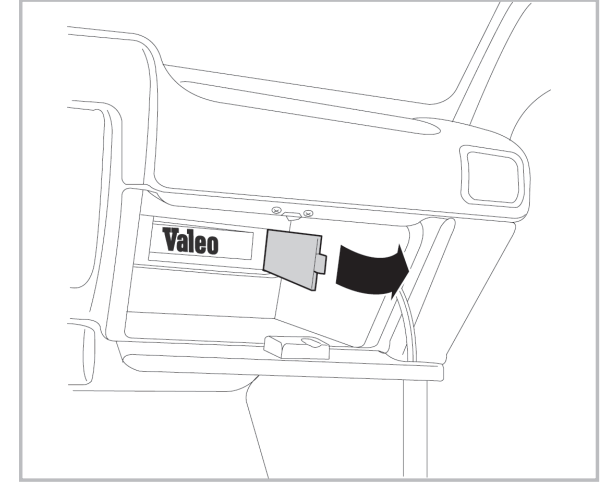

COMFORT

particle filter

FOR  
**HYUNDAI** ELANTRA III (09/06 >)

**715816**  
FH934

WANT TO  
KNOW MORE?

[www.valeo-techassist.com](http://www.valeo-techassist.com)