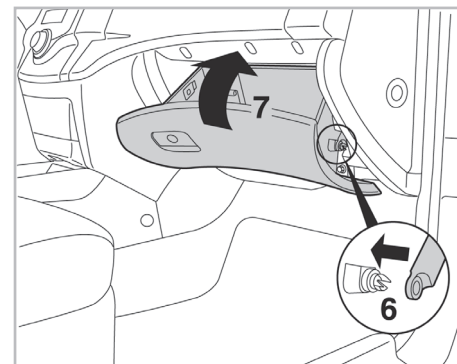

COMFORT

particle filter

FOR  
**HYUNDAI**  
**KIA**

**ELANTRA IV (06/10 >) / ELANTRA V (03/11 >) / I30 I / I30 II / CARENS IV (03/12 >)**  
**CEE'D II / SPORTY WAGON II (05/12 >)**

**715816**

FH934

PA

WANT TO  
KNOW MORE?