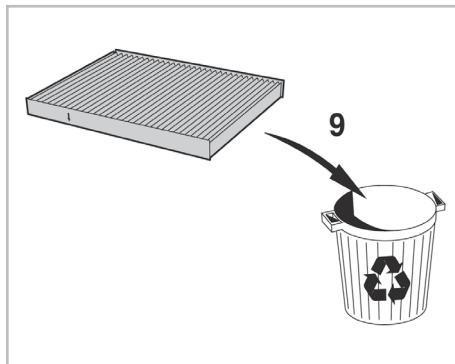

COMFORT

particle filter

FOR  
**HYUNDAI**  
**KIA**

**ELANTRA IV (06/10 >) / ELANTRA V (03/11 >) / I30 I / I30 II / CARENS IV (03/12 >)**  
**CEE'D II / SPORTY WAGON II (05/12 >)**

**715816**

FH934

PA

WANT TO  
KNOW MORE?