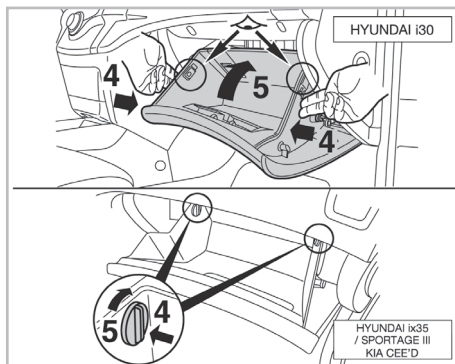

COMFORT

particle filter

FOR  
**HYUNDAI**  
**KIA**

**ELANTRA IV (06/10 >) / ELANTRA V (03/11 >) / I30 I / I30 II / CARENS IV (03/12 >)**  
**CEE'D II / SPORTY WAGON II (05/12 >)**

**715816**

FH934

PA

WANT TO  
KNOW MORE?