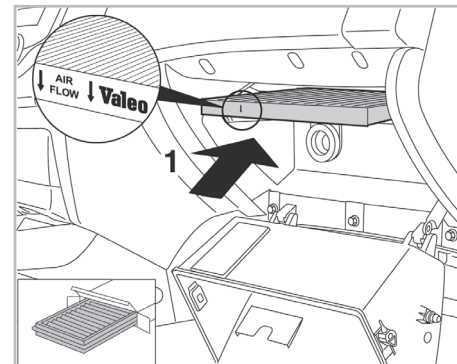

COMFORT

particle filter

FOR  
**HYUNDAI**  
**KIA**

**ELANTRA IV (06/10 >) / ELANTRA V (03/11 >) / I30 I / I30 II / CARENS IV (03/12 >)**  
**CEE'D II / SPORTY WAGON II (05/12 >)**

**715816**

FH934

PA

WANT TO  
KNOW MORE?