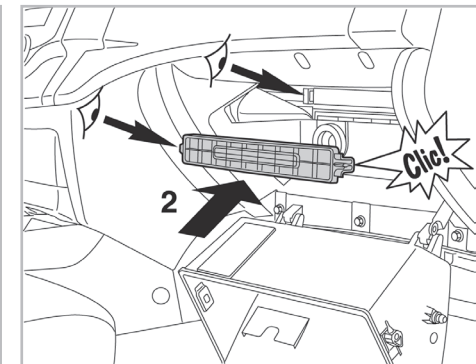

COMFORT

particle filter

FOR  
**HYUNDAI**  
**KIA**

**ELANTRA IV (06/10 >) / ELANTRA V (03/11 >) / I30 I / I30 II / CARENS IV (03/12 >)**  
**CEE'D II / SPORTY WAGON II (05/12 >)**

**715816**

FH934

PA

WANT TO  
KNOW MORE?