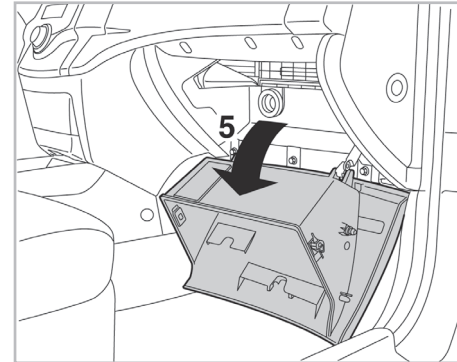

COMFORT

particle filter

FOR  
**HYUNDAI**  
**KIA**

**ELANTRA IV (06/10 >) / ELANTRA V (03/11 >) / I30 I / I30 II / CARENS IV (03/12 >)**  
**CEE'D II / SPORTY WAGON II (05/12 >)**

**715816**

FH934

PA

WANT TO  
KNOW MORE?