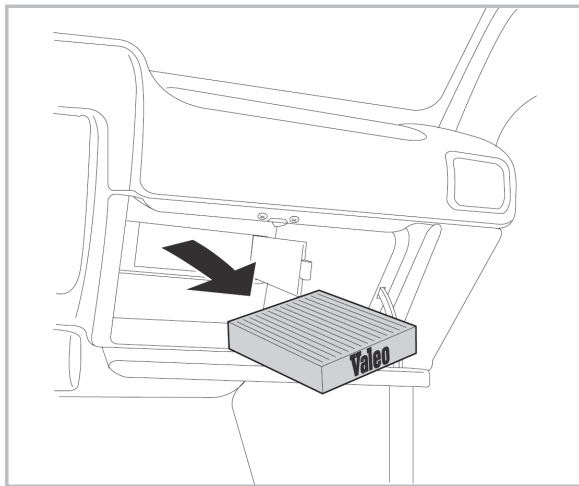

COMFORT

particle filter

FOR  
**HYUNDAI** ELANTRA III (09/06 >)

**715816**  
FH934

WANT TO  
KNOW MORE?

[www.valeo-techassist.com](http://www.valeo-techassist.com)