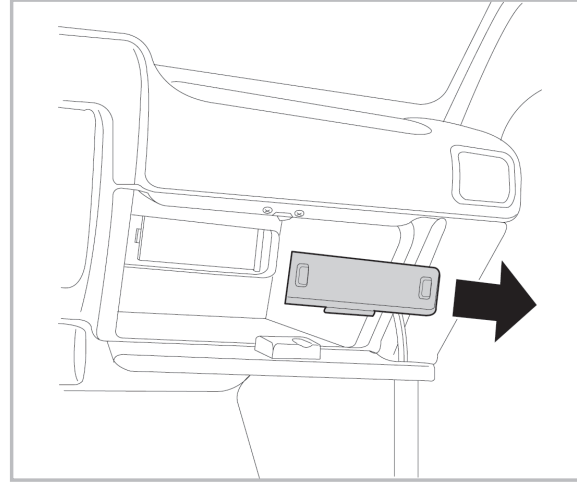

COMFORT

particle filter

FOR  
**HYUNDAI** ELANTRA III (09/06 >)

**715816**  
FH934

WANT TO  
KNOW MORE?

[www.valeo-techassist.com](http://www.valeo-techassist.com)