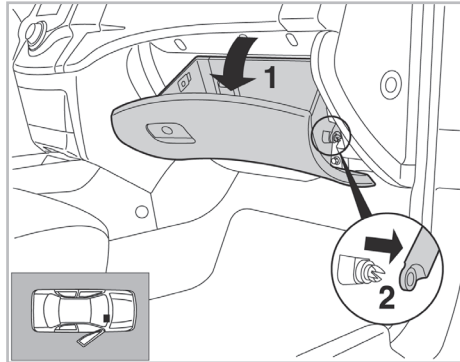

COMFORT

particle filter

FOR  
**HYUNDAI**  
**KIA**

**ELANTRA IV (06/10 >) / ELANTRA V (03/11 >) / I30 I / I30 II / CARENS IV (03/12 >)**  
**CEE'D II / SPORTY WAGON II (05/12 >)**

**715816**

FH934

PA

WANT TO  
KNOW MORE?