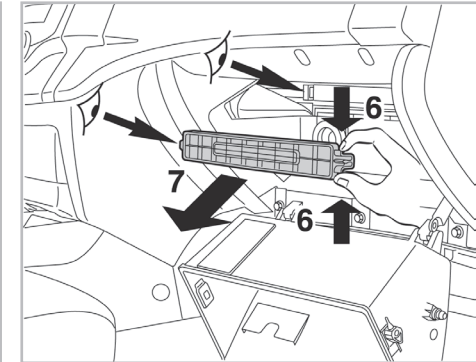

COMFORT

particle filter

FOR  
**HYUNDAI**  
**KIA**

**ELANTRA IV (06/10 >) / ELANTRA V (03/11 >) / I30 I / I30 II / CARENS IV (03/12 >)**  
**CEE'D II / SPORTY WAGON II (05/12 >)**

**715816**

FH934

PA

WANT TO  
KNOW MORE?