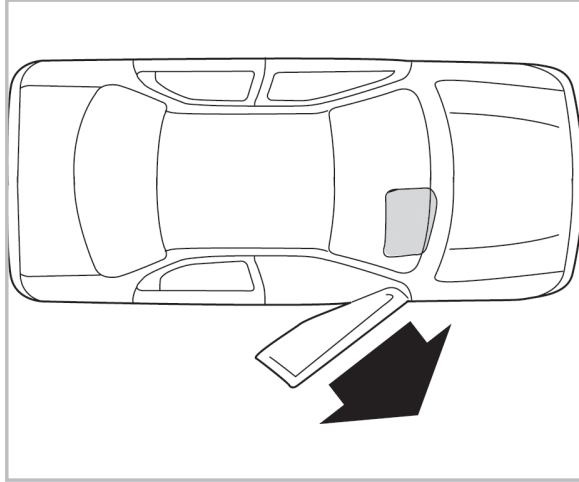

COMFORT

particle filter

FOR  
**HYUNDAI** ELANTRA III (09/06 >)

**715816**  
FH934

WANT TO  
KNOW MORE?

[www.valeo-techassist.com](http://www.valeo-techassist.com)