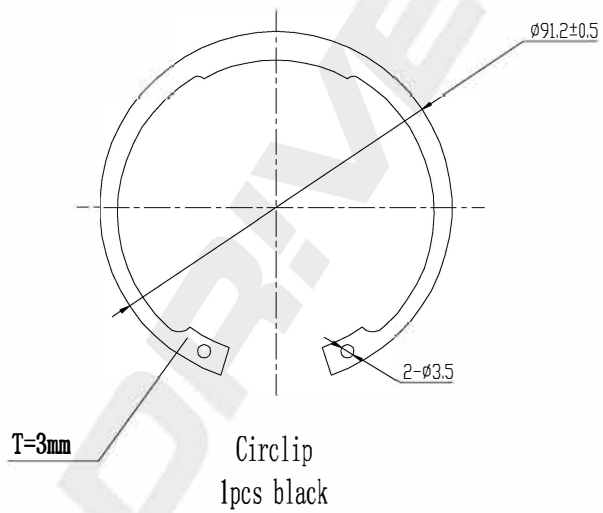

NUT  
1pcs Galvanizing

DP Number	Part Number	Drawing Version Number	Drawing Issue Date
DP2010.10.0122	DRW0122	V1	2025.06.23

**DRIVET**